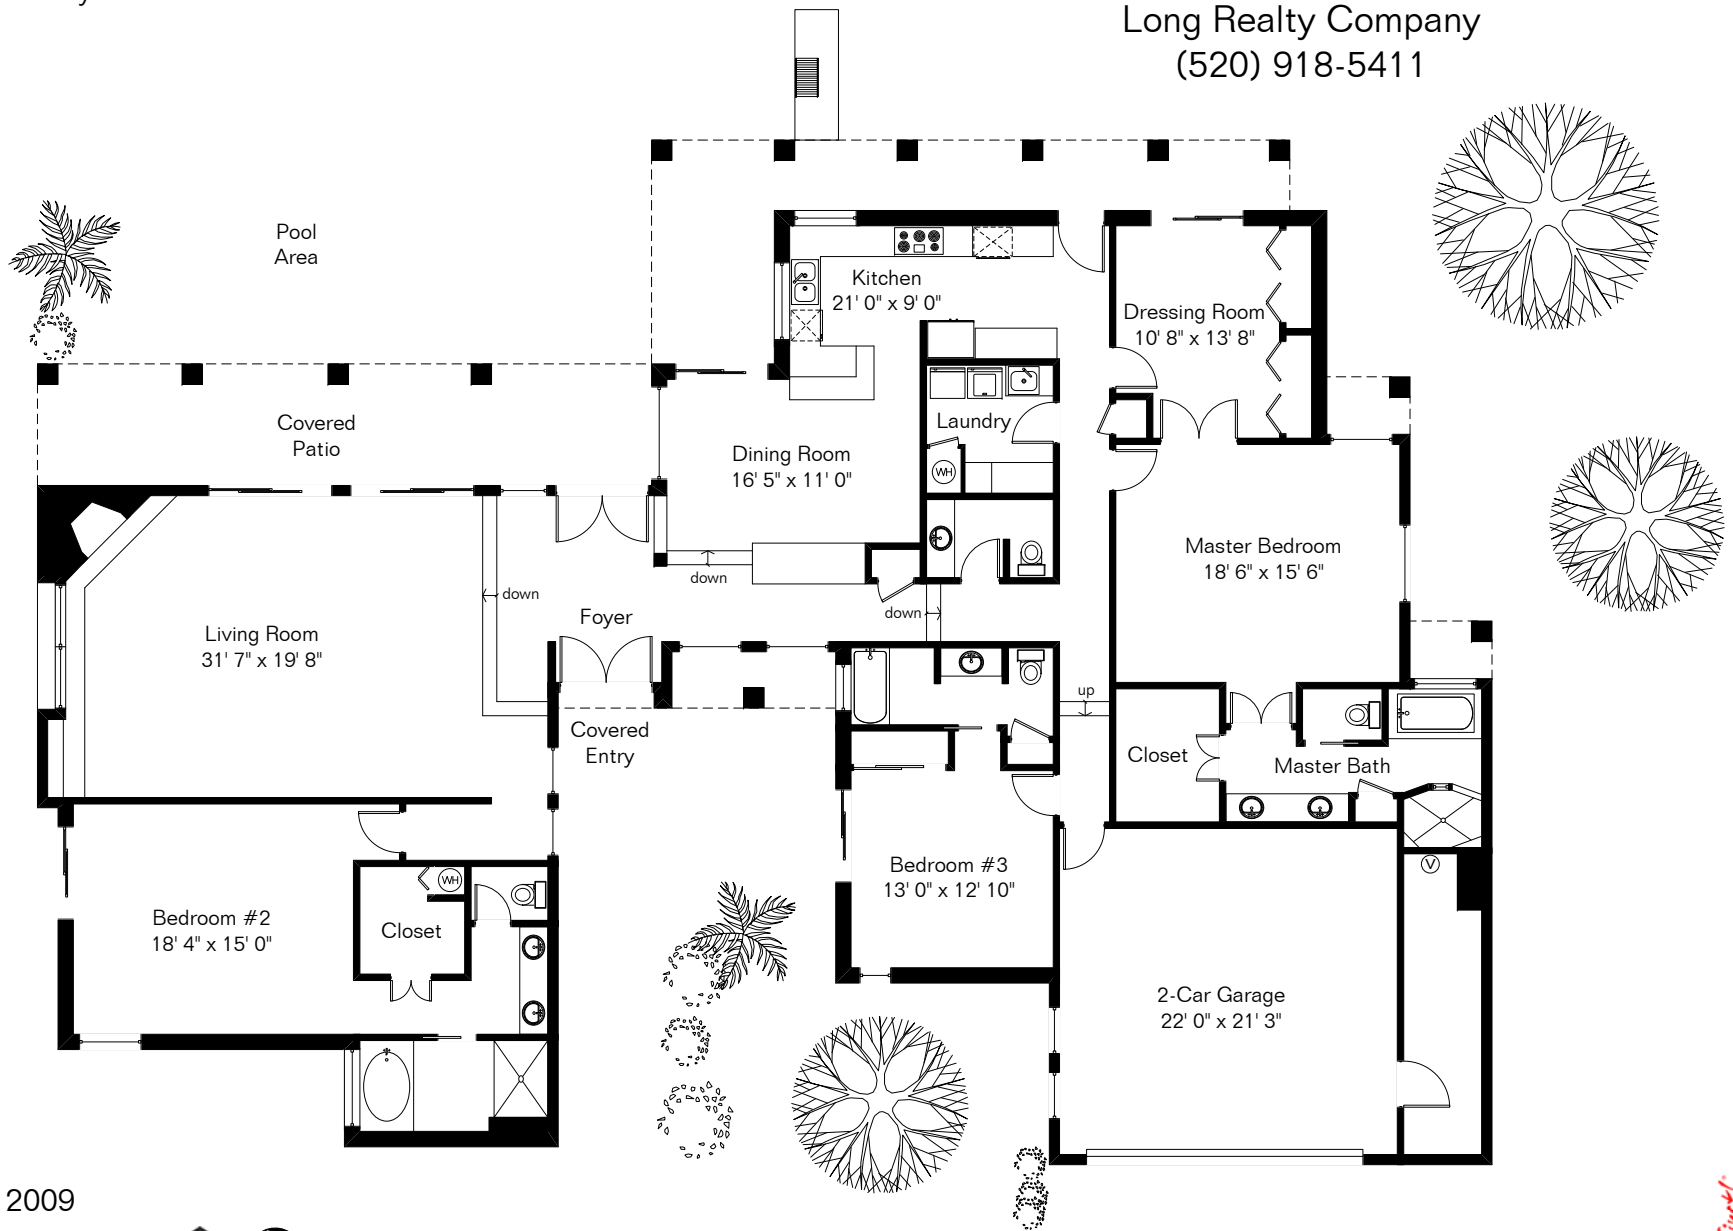

The square footages and room size information are deemed to be reliable but are not guaranteed and should be independently verified.

# 10927 N Pomegranate Dr

Presented by Robin Sue Kaiserman

Long Realty Company

(520) 918-5411

Site Visit June 2009

0 ft. 6 ft. 10 ft. 20 ft.

Copyright 2009 Floor Plans First! LLC  
All Rights Reserved.

Living Area 3,310 Sq Ft  
Garage 607 Sq Ft