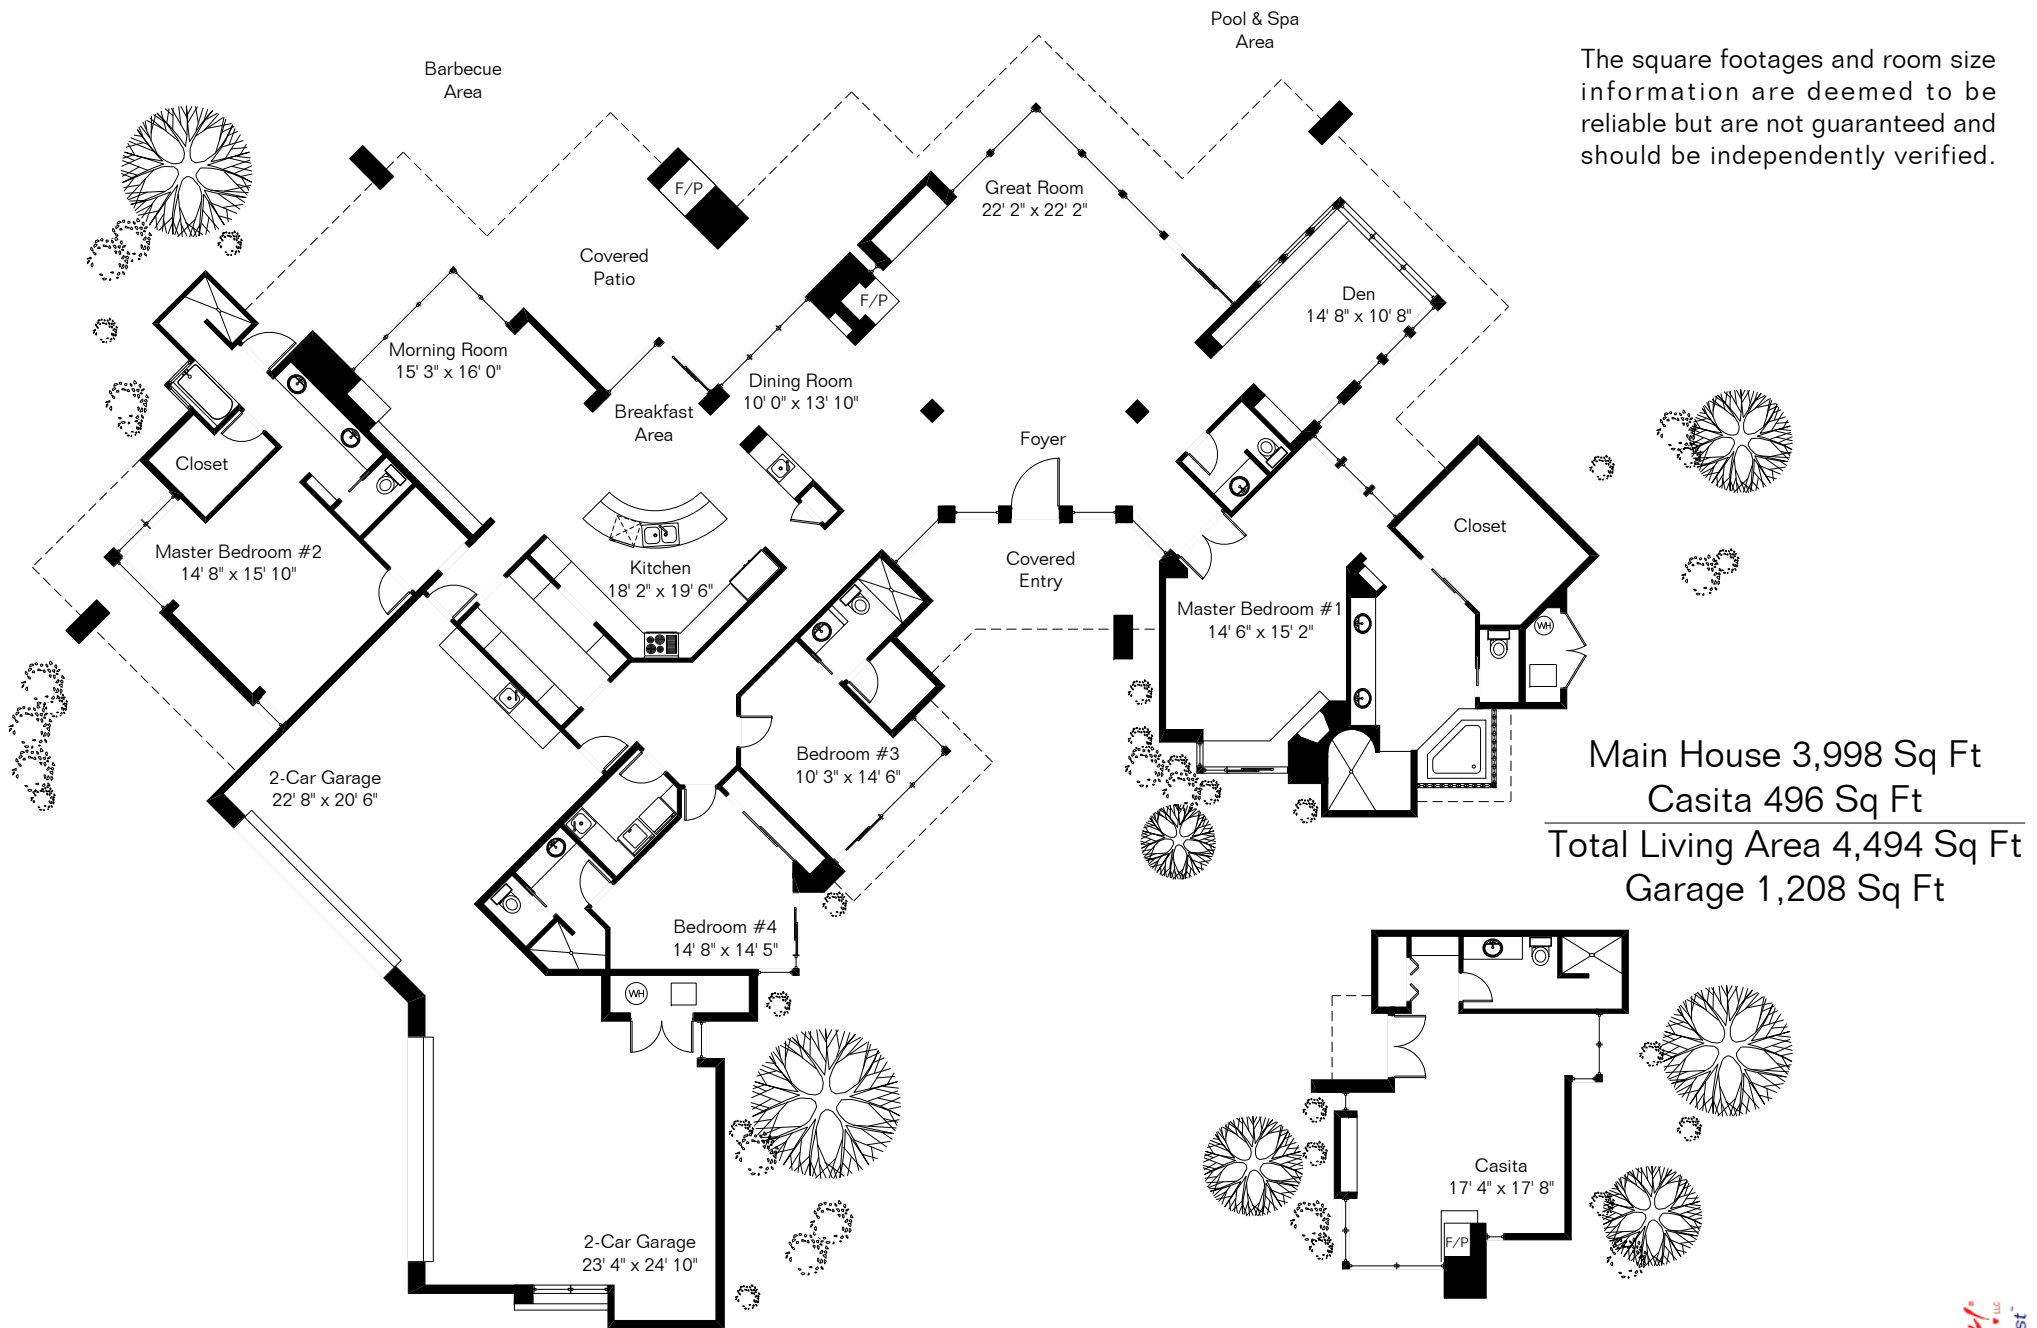

The square footages and room size information are deemed to be reliable but are not guaranteed and should be independently verified.

Main House 3,998 Sq Ft  
Casita 496 Sq Ft  

---

Total Living Area 4,494 Sq Ft  
Garage 1,208 Sq Ft

# 12911 N Metalmark Ct

Presented by Susanne Grogan  
Long Realty Company  
(520) 241-8099

Drawn From Plans December 2007

Copyright 2007 Floor Plans First! LLC  
All Rights Reserved.

[www.FloorPlansFirst.com](http://www.FloorPlansFirst.com)

Toll Free (877) 887-1500  
Voice (520) 881-1500  
Fax (520) 791-7701

**Floor Plans First!**  
See the Floor Plan First