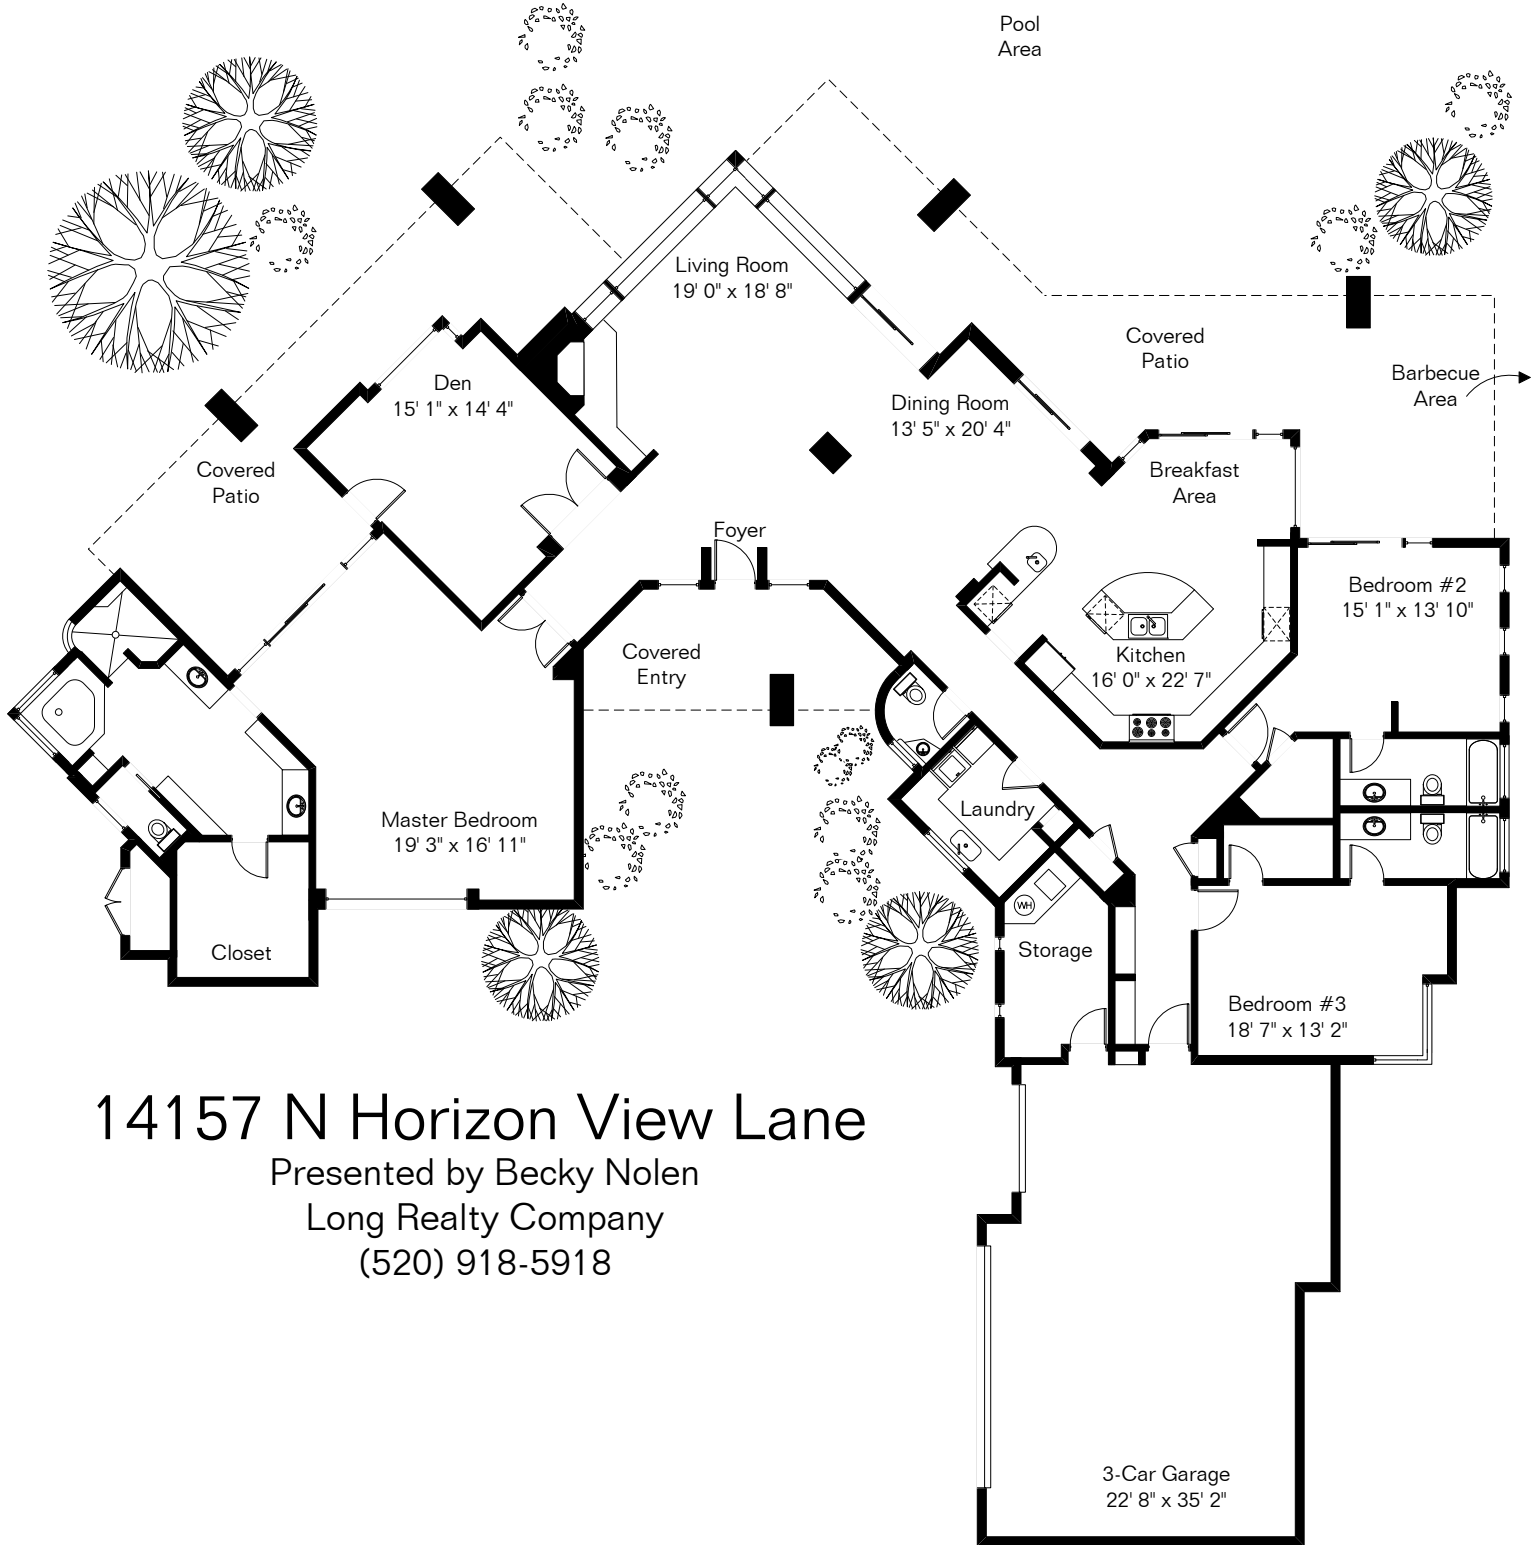

The square footages and room size information are deemed to be reliable but are not guaranteed and should be independently verified.

Living Area 3,703 Sq Ft
Garage 1,010 Sq Ft

14157 N Horizon View Lane

Presented by Becky Nolen
Long Realty Company
(520) 918-5918

Site Visit July 2007

Copyright 2007 Floor Plans First! LLC
All Rights Reserved.

www.FloorPlansFirst.com

Toll Free (877) 887-1500
Voice (520) 881-1500
Fax (520) 791-7701

Floor Plans First!
See the Floor Plan First!