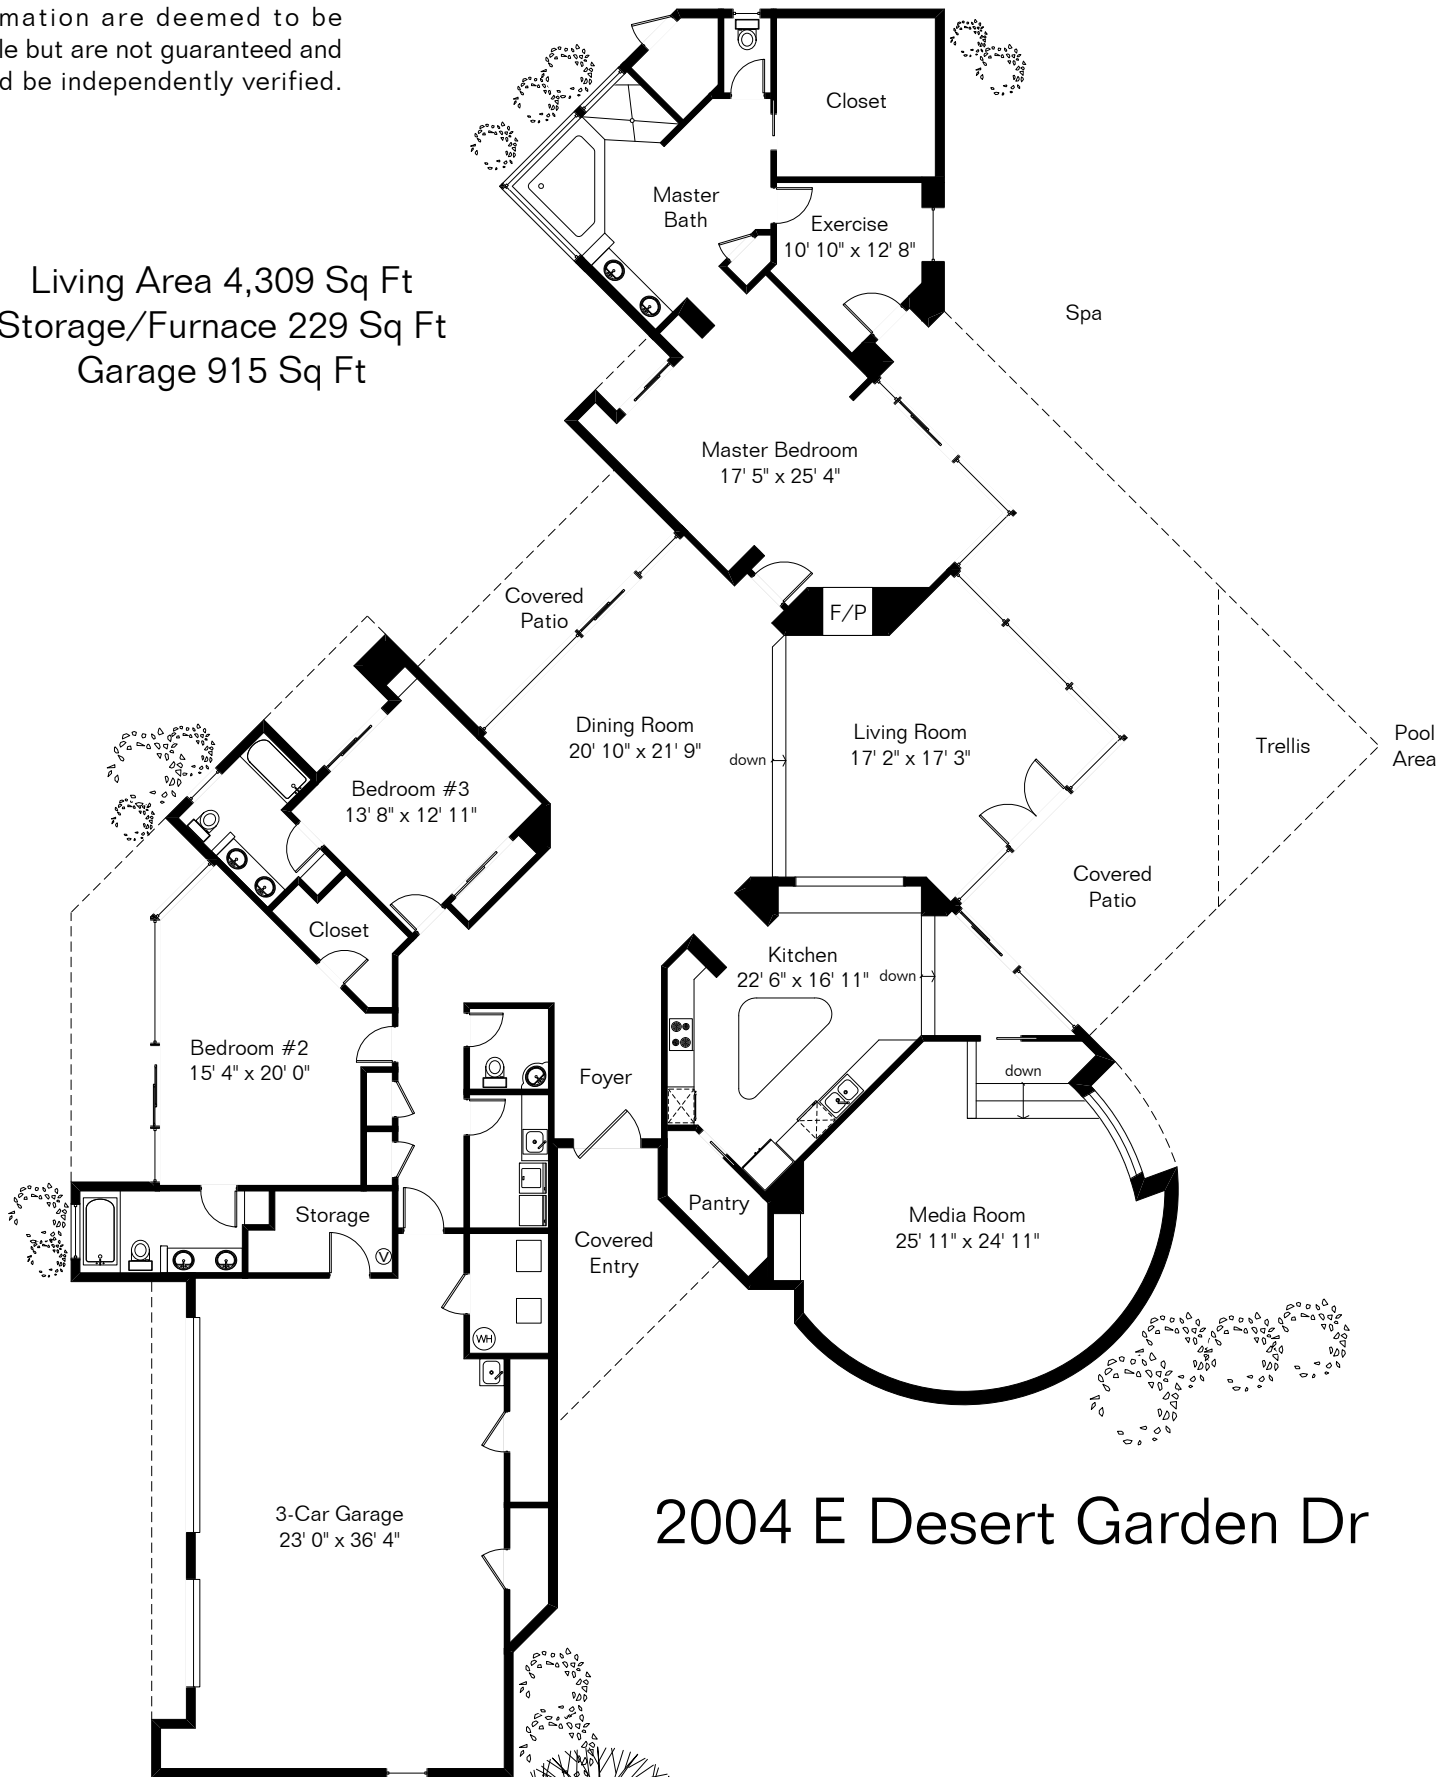

The square footages and room size information are deemed to be reliable but are not guaranteed and should be independently verified.

Living Area 4,309 Sq Ft  
 Storage/Furnace 229 Sq Ft  
 Garage 915 Sq Ft

2004 E Desert Garden Dr

Site Visit January 2010

Copyright 2010 Floor Plans First! LLC  
 All Rights Reserved.

[www.FloorPlansFirst.com](http://www.FloorPlansFirst.com)

Toll Free (877) 887-1500  
 Voice (520) 881-1500  
 Fax (520) 791-7701