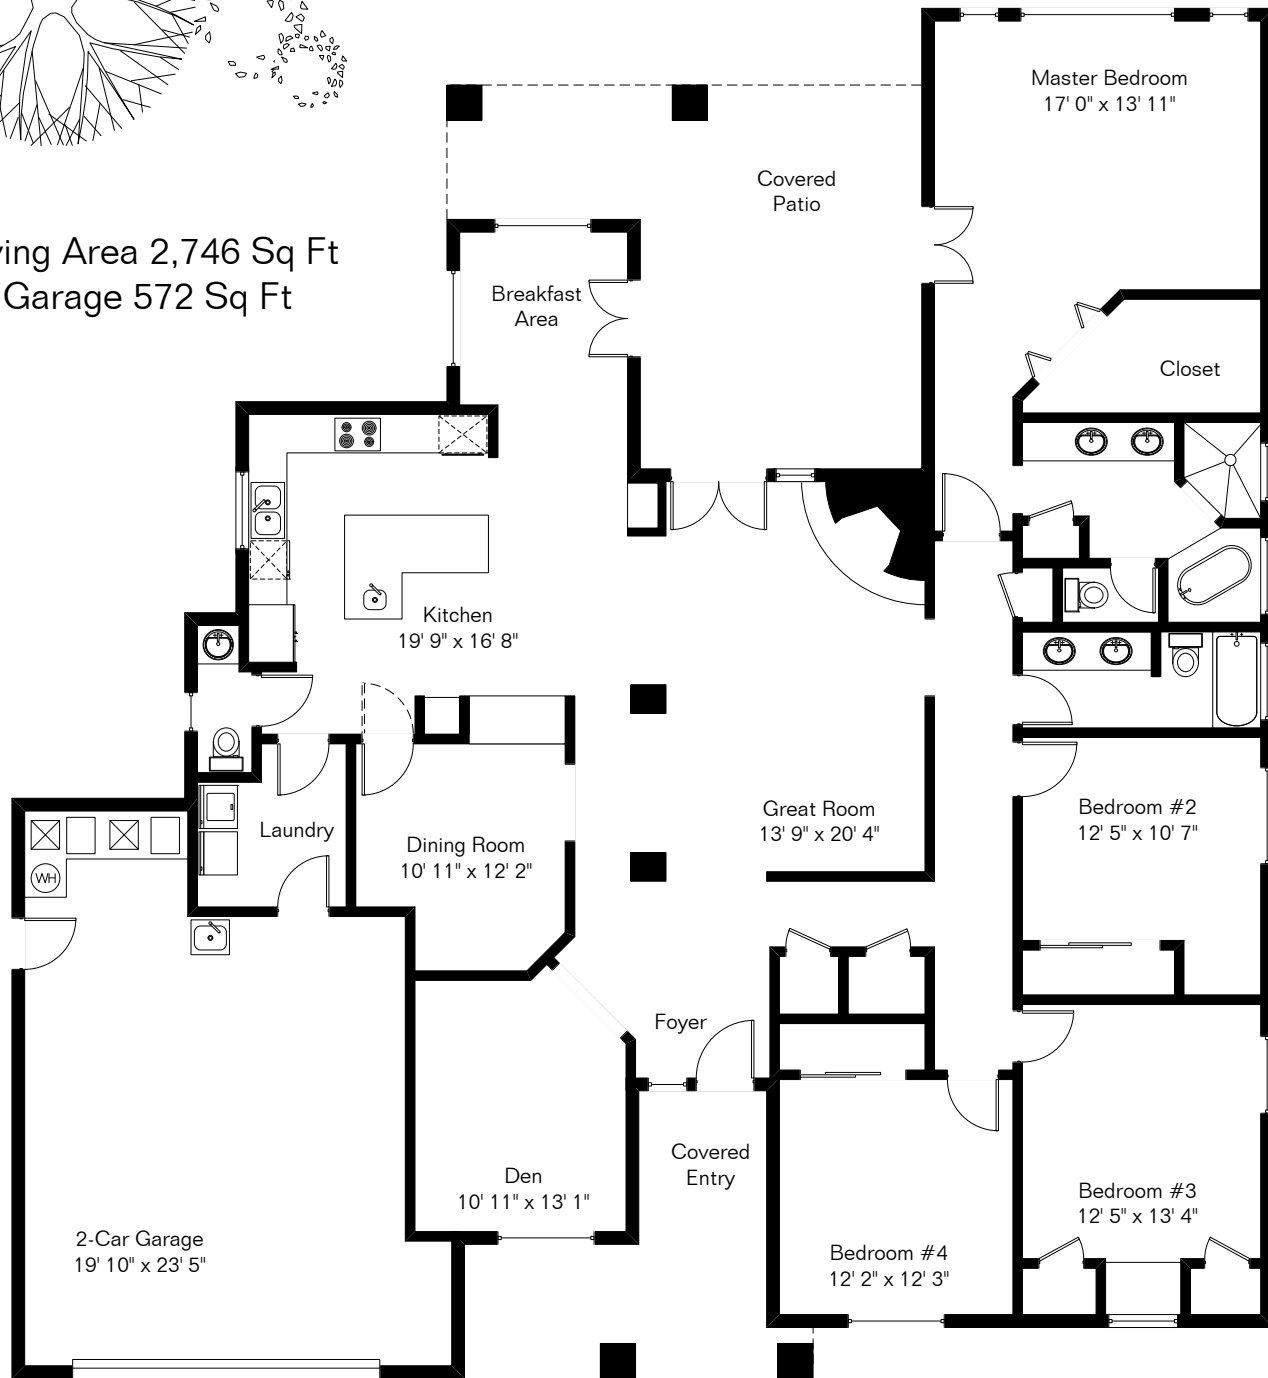

Living Area 2,746 Sq Ft
Garage 572 Sq Ft