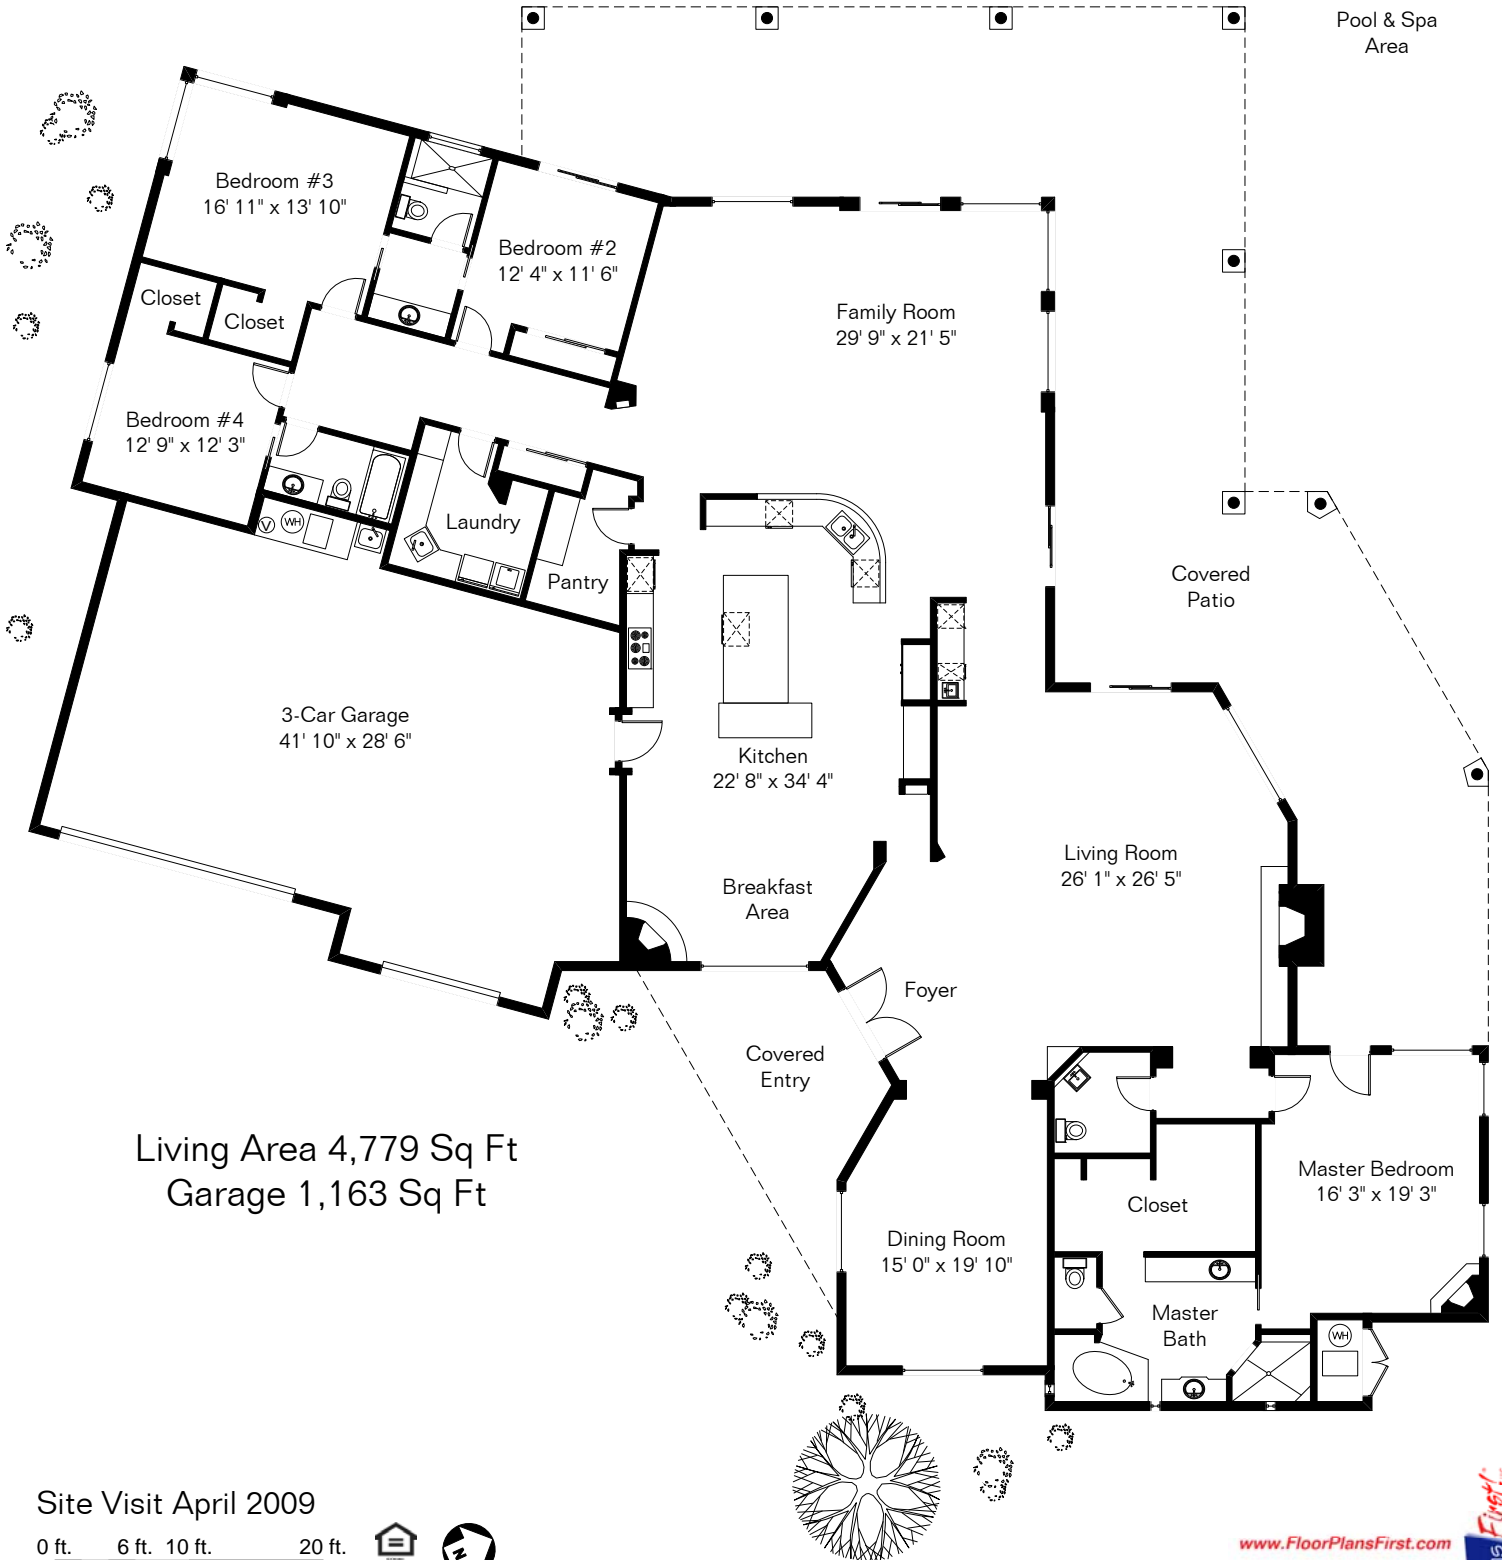

The square footages and room size information are deemed to be reliable but are not guaranteed and should be independently verified.

# 3199 E Corte De Andalucia

Presented by Robin Sue Kaiserman

Long Realty Company

(520) 918-5411

Site Visit April 2009

0 ft. 6 ft. 10 ft. 20 ft.

Copyright 2009 Floor Plans First! LLC  
All Rights Reserved.

[www.FloorPlansFirst.com](http://www.FloorPlansFirst.com)