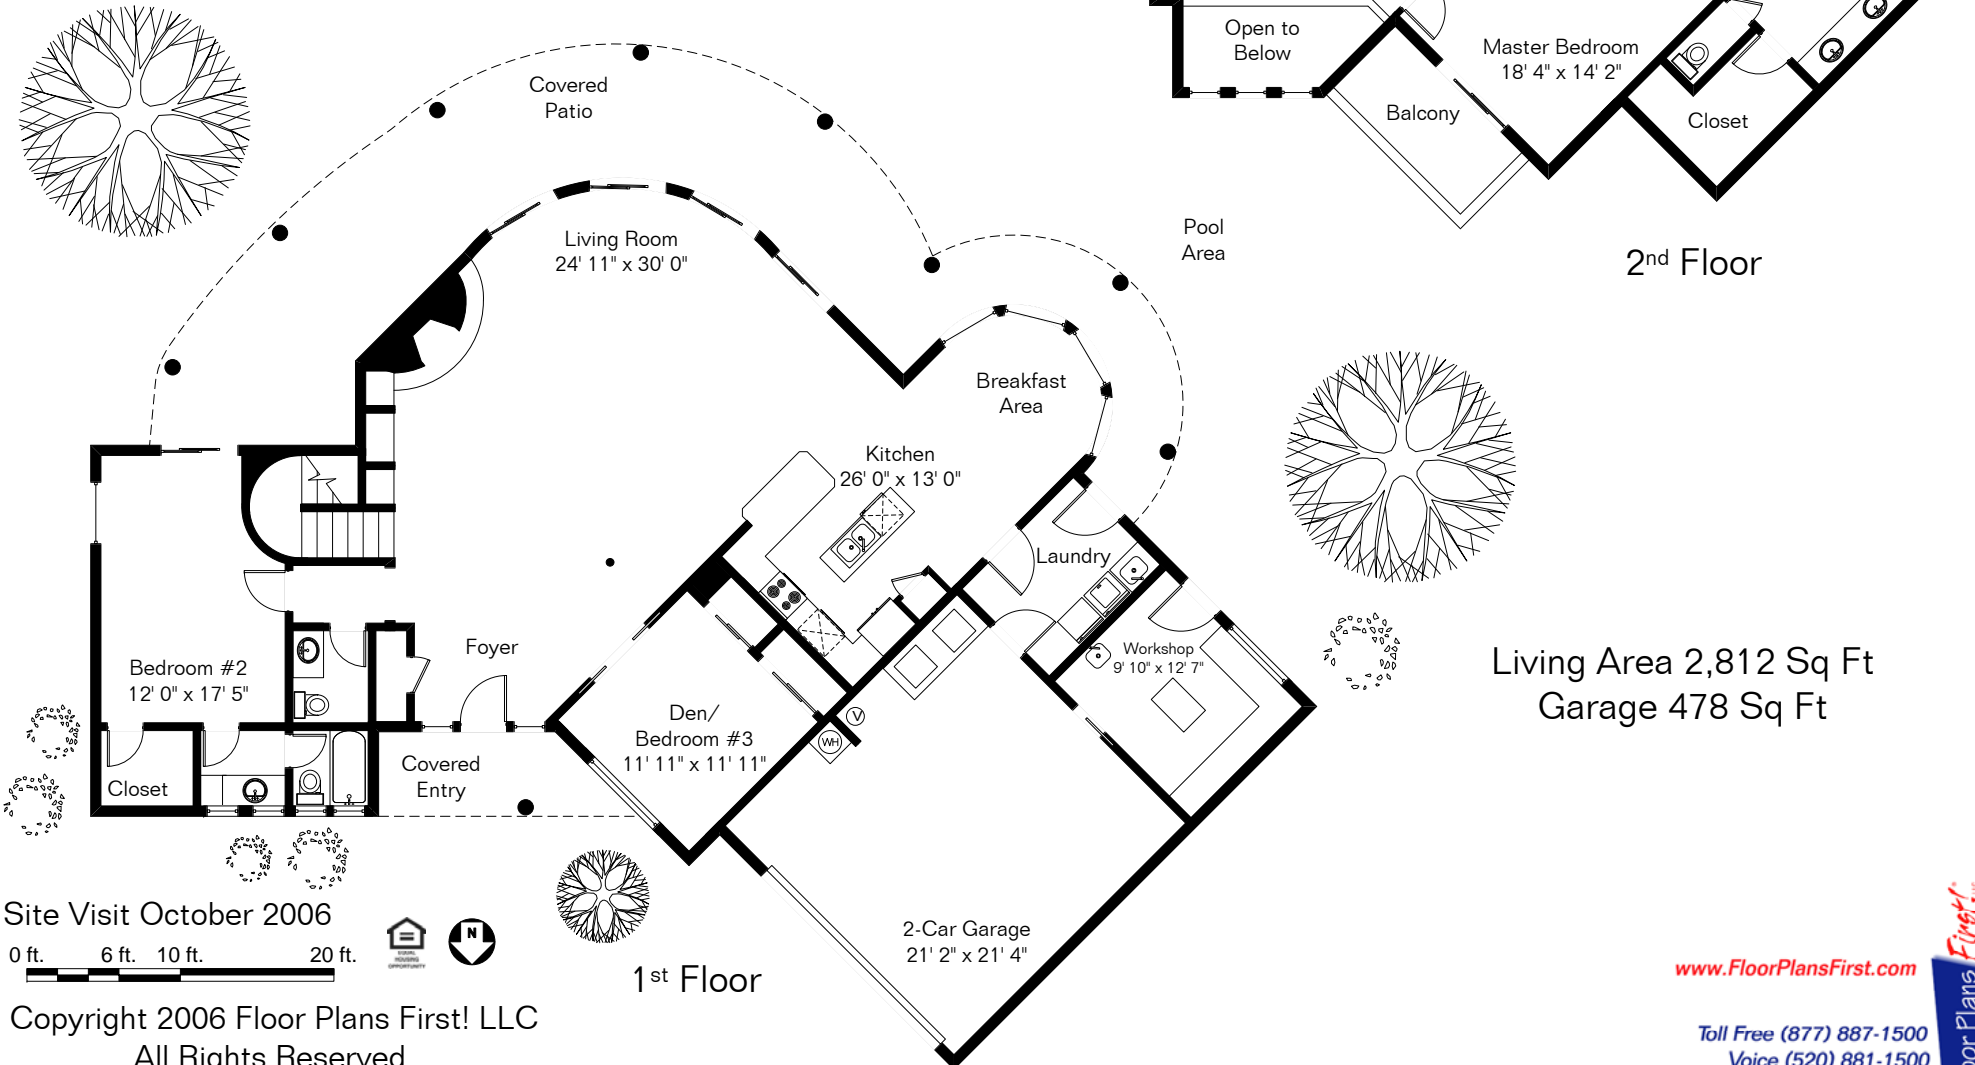

The square footages and room size information are deemed to be reliable but are not guaranteed and should be independently verified.

3633 W Foxes Meadow Dr

Presented by Terri Kessler

Coldwell Banker Residential Brokerage

(520) 271-2073

Living Area 2,812 Sq Ft
Garage 478 Sq Ft

Site Visit October 2006

0 ft. 6 ft. 10 ft. 20 ft.

1st Floor

Copyright 2006 Floor Plans First! LLC
All Rights Reserved.

www.FloorPlansFirst.com

Toll Free (877) 887-1500
Voice (520) 881-1500
Fax (520) 791-7701

Floor Plans First!
See the Floor Plan First!