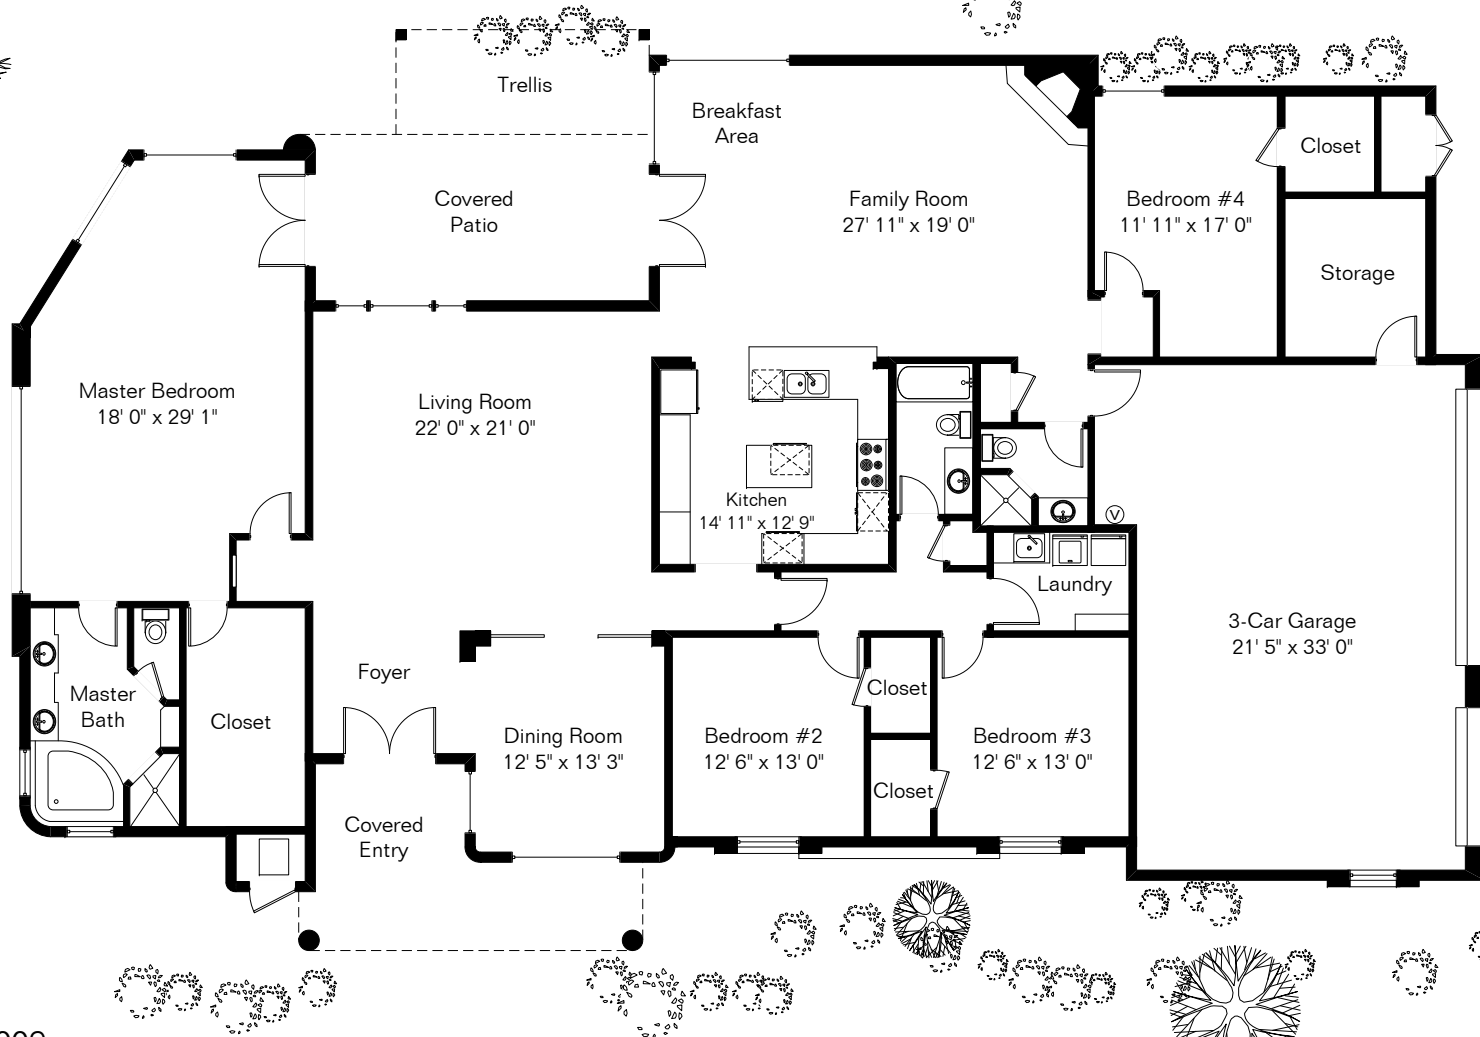

The square footages and room size information are deemed to be reliable but are not guaranteed and should be independently verified.

3825 N Mountain Cove Dr

Presented by Robin Sue Kaiserman

Long Realty Company

(520) 918-5411

Pool Area

Site Visit April 2009

0 ft. 6 ft. 10 ft. 20 ft.

Copyright 2009 Floor Plans First! LLC
All Rights Reserved.

Living Area 3,390 Sq Ft
Garage 901 Sq Ft

www.FloorPlansFirst.com

Toll Free (877) 887-1500
Voice (520) 881-1500
Fax (520) 791-7701

Floor Plans First!
See the Floor Plan First!