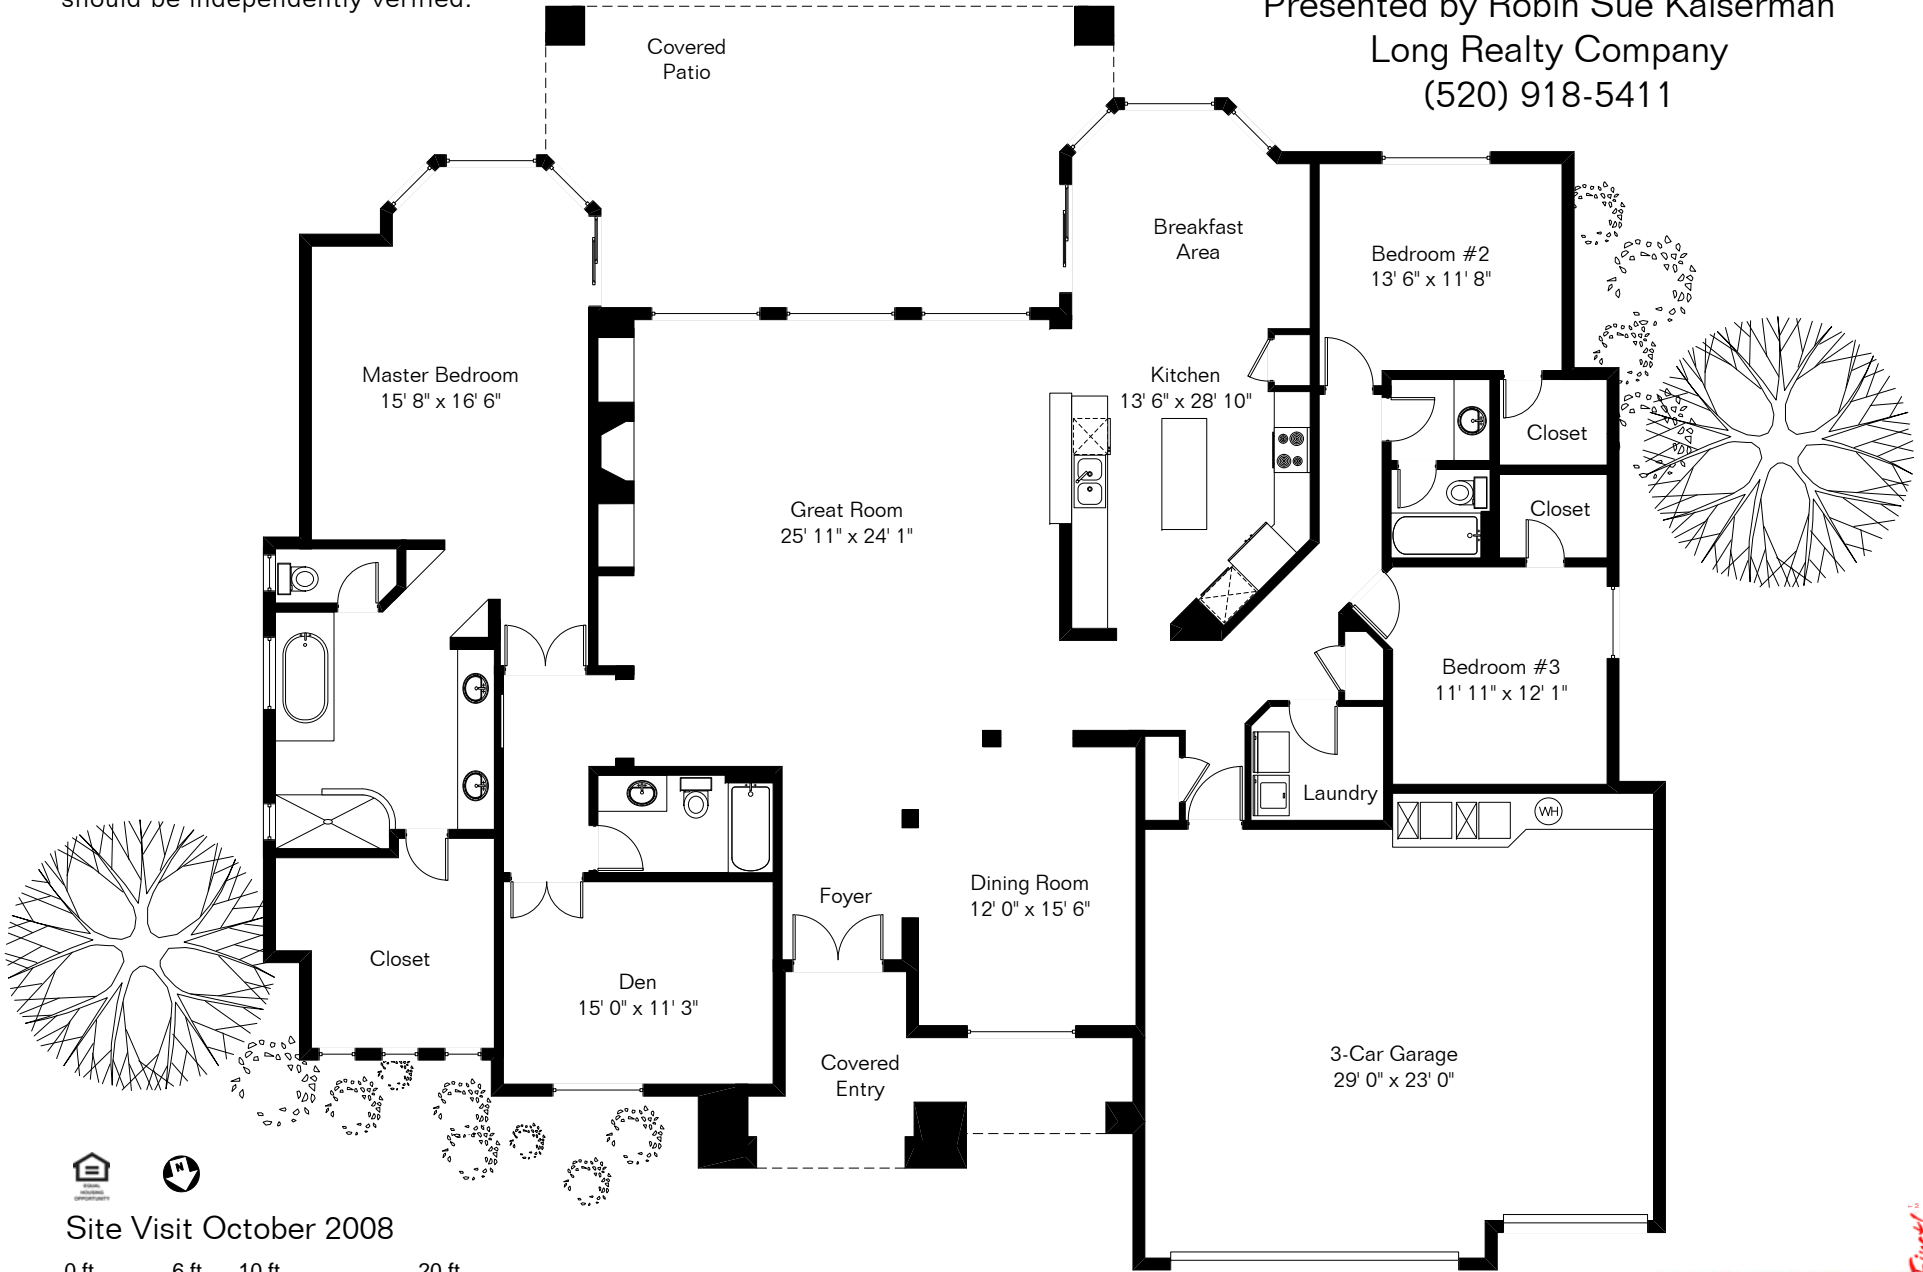

The square footages and room size information are deemed to be reliable but are not guaranteed and should be independently verified.

# 4310 E Pinnacle Ridge Place

Presented by Robin Sue Kaiserman  
Long Realty Company  
(520) 918-5411

Site Visit October 2008

0 ft. 6 ft. 10 ft. 20 ft.

Copyright 2009 Floor Plans First! LLC  
All Rights Reserved.

Living Area 3,117 Sq Ft  
Garage 730 Sq Ft

[www.FloorPlansFirst.com](http://www.FloorPlansFirst.com)

Toll Free (877) 887-1500  
Voice (520) 881-1500  
Fax (520) 791-7701

**Floor Plans First!**  
See the Floor Plan First!