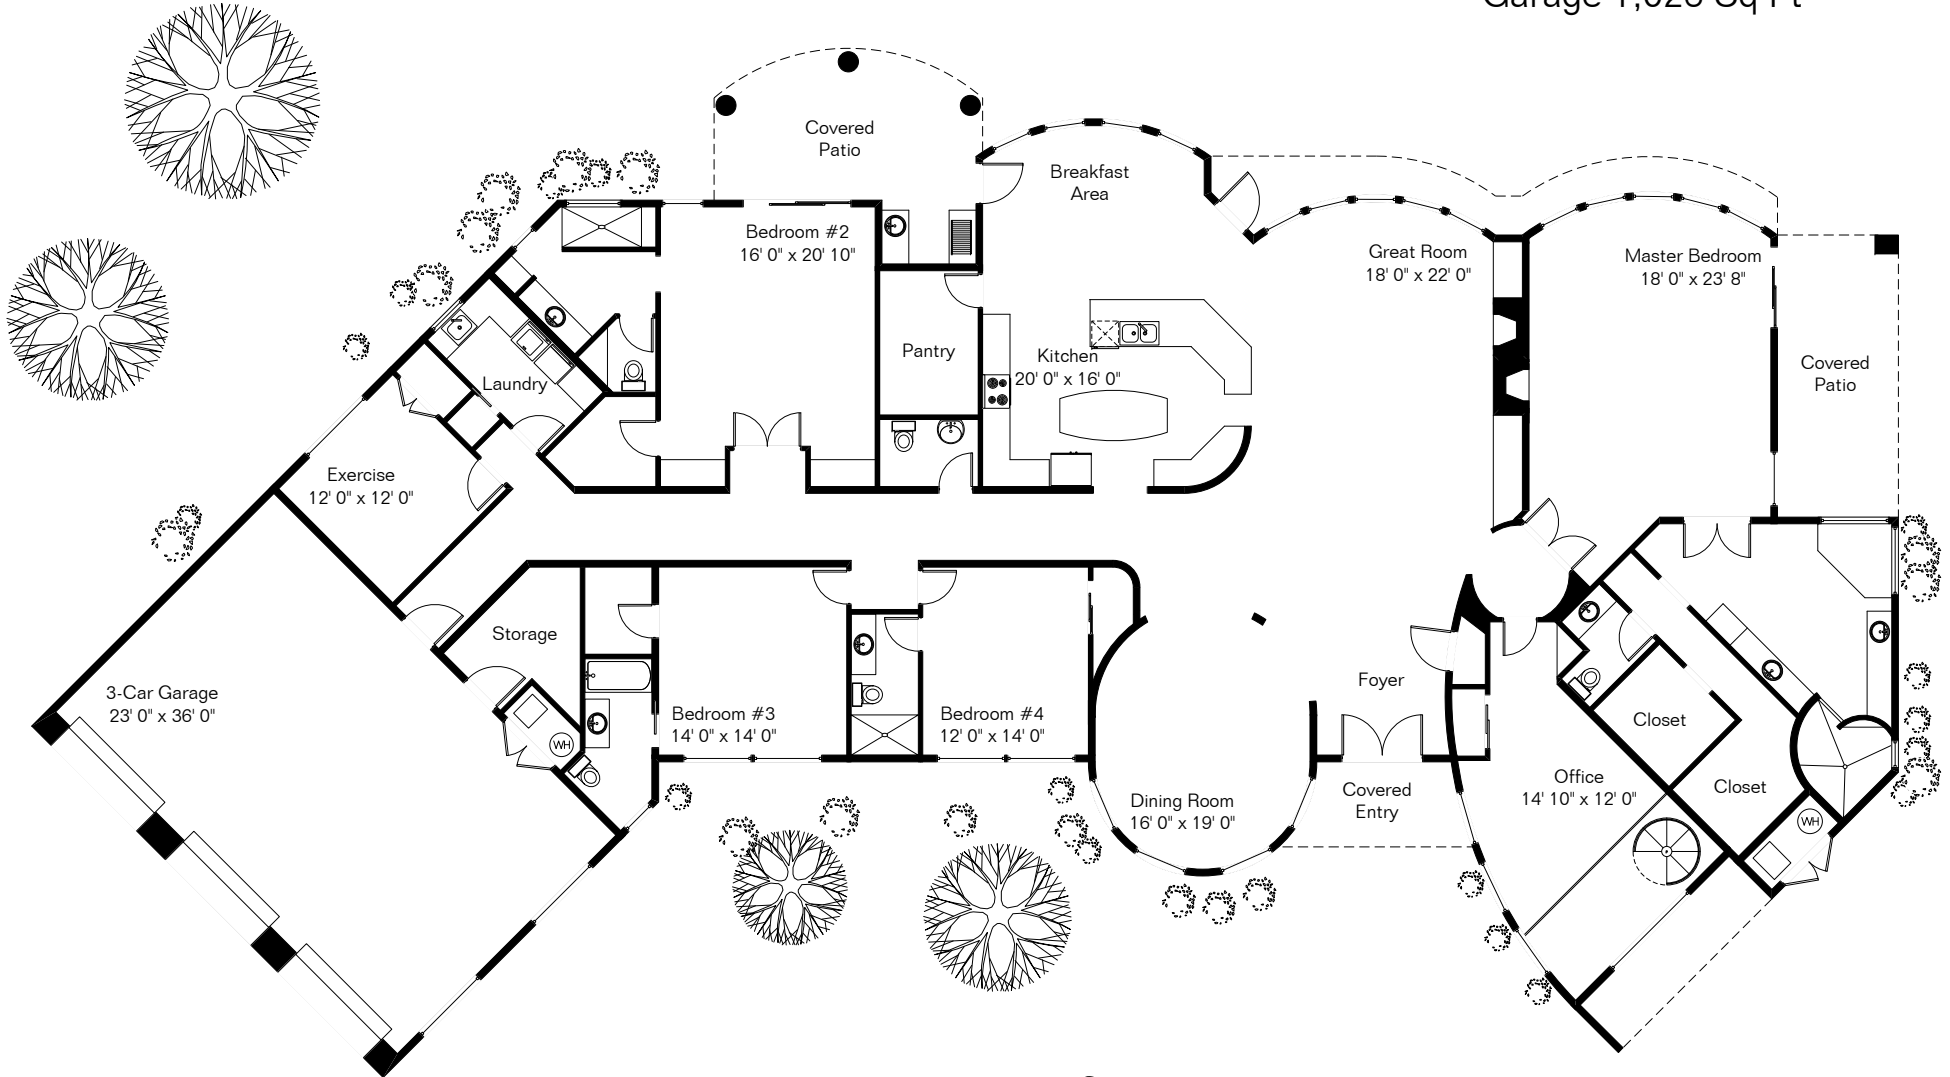

The square footages and room size information are deemed to be reliable but are not guaranteed and should be independently verified.

Living Area 4,802 Sq Ft
Garage 1,026 Sq Ft

4394 W Butterfly Mountain Dr

Presented by Susanne Grogan

Long Realty Company

(520) 241-8099

Drawn From Plans February 2008

Copyright 2008 Floor Plans First! LLC
All Rights Reserved.

www.FloorPlansFirst.com

Toll Free (877) 887-1500
Voice (520) 881-1500
Fax (520) 791-7701

Floor Plans First!
See the Floor Plan First!