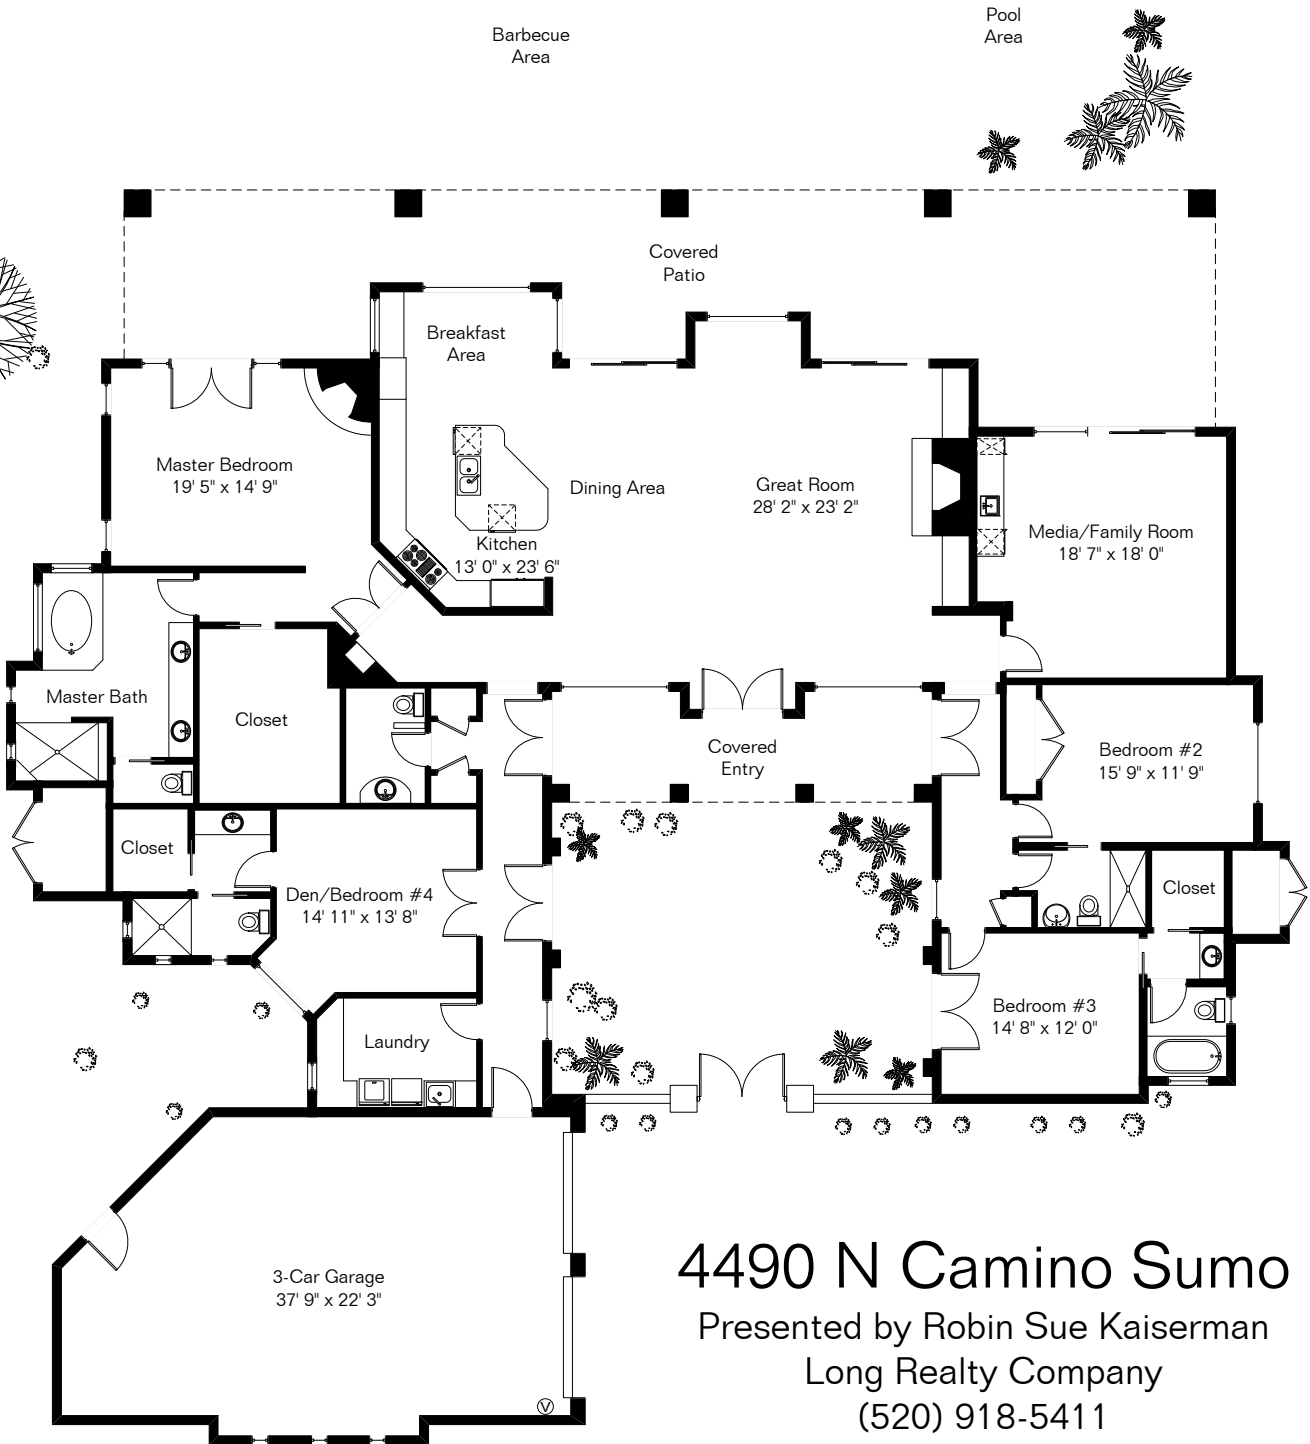

The square footages and room size information are deemed to be reliable but are not guaranteed and should be independently verified.

Living Area 3,822 Sq Ft
Garage 882 Sq Ft

4490 N Camino Sumo

Presented by Robin Sue Kaiserman

Long Realty Company

(520) 918-5411

Site Visit October 2008

0 ft. 6 ft. 10 ft. 20 ft.

Copyright 2008 Floor Plans First! LLC

All Rights Reserved.

www.FloorPlansFirst.com

Toll Free (877) 887-1500