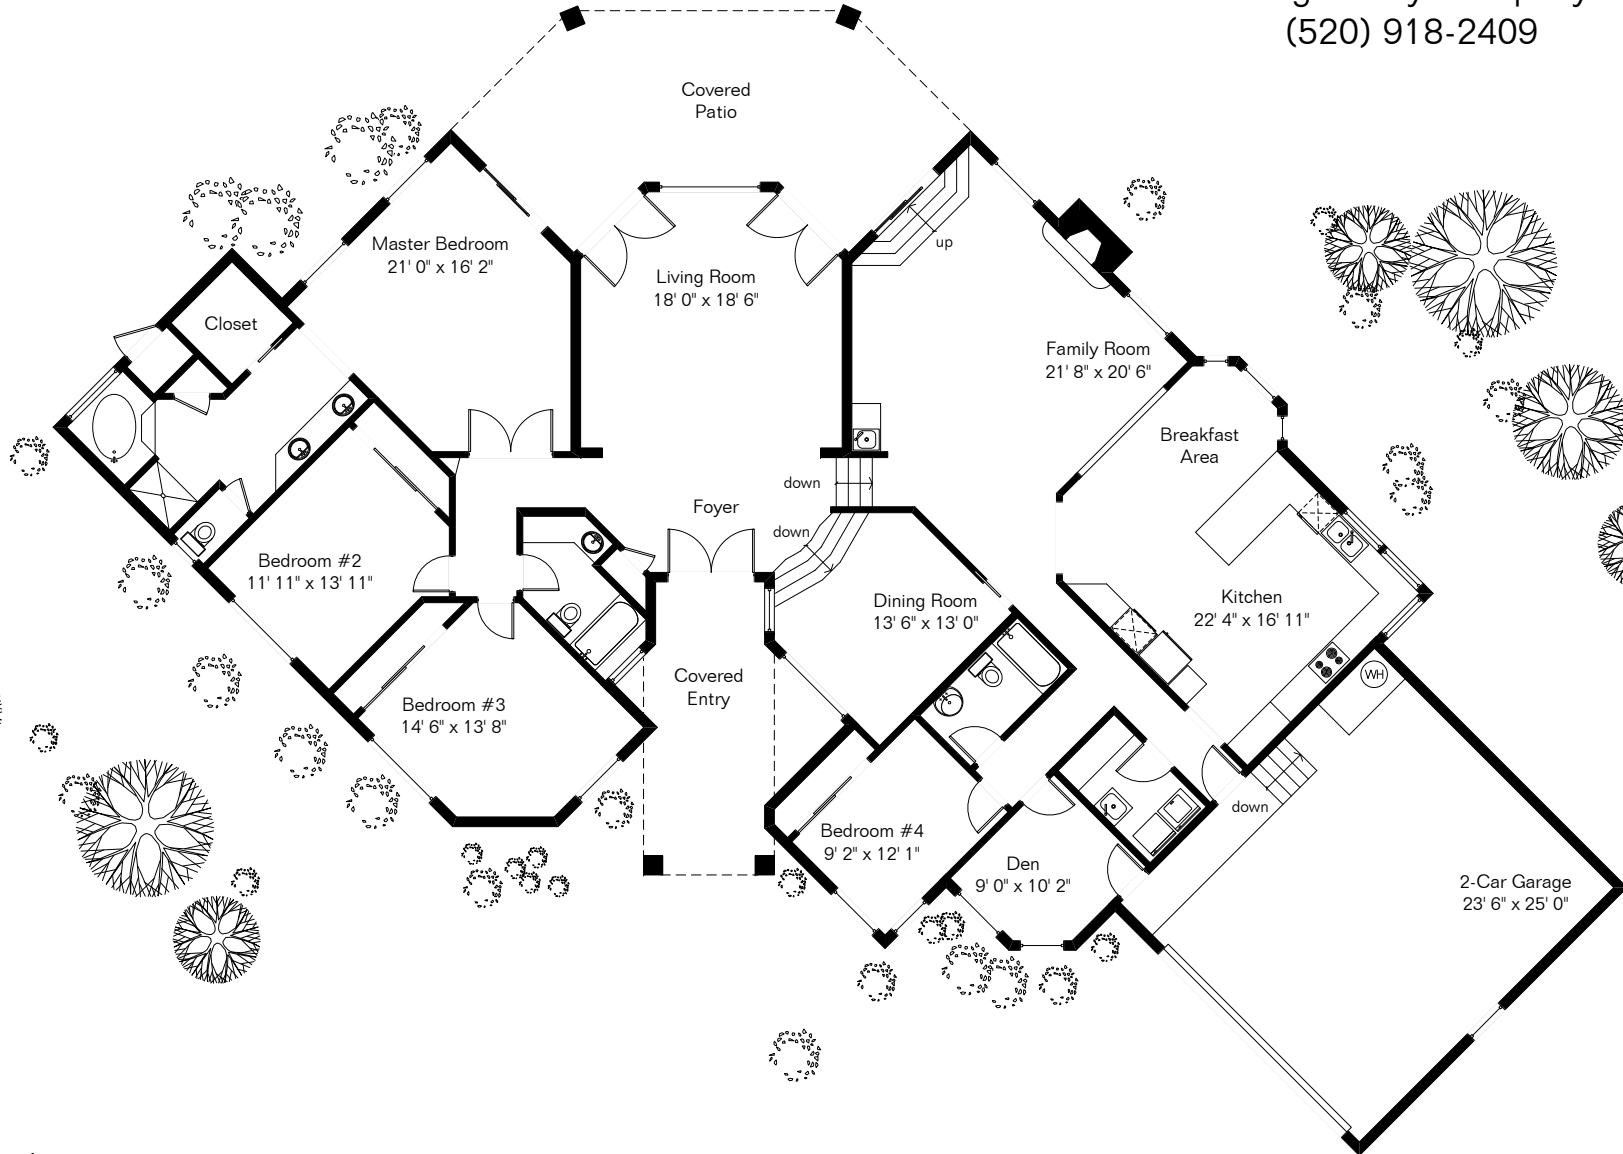

The square footages and room size information are deemed to be reliable but are not guaranteed and should be independently verified.

Pool Area

5041 N Placita Cholula

Presented by Vinny Yackanin
Long Realty Company
(520) 918-2409

Site Visit April 2008

0 ft. 6 ft. 10 ft. 20 ft.

Copyright 2008 Floor Plans First! LLC
All Rights Reserved.

Living Area 3,133 Sq Ft
Garage 636 Sq Ft

www.FloorPlansFirst.com

Toll Free (877) 887-1500
Voice (520) 881-1500
Fax (520) 791-7701