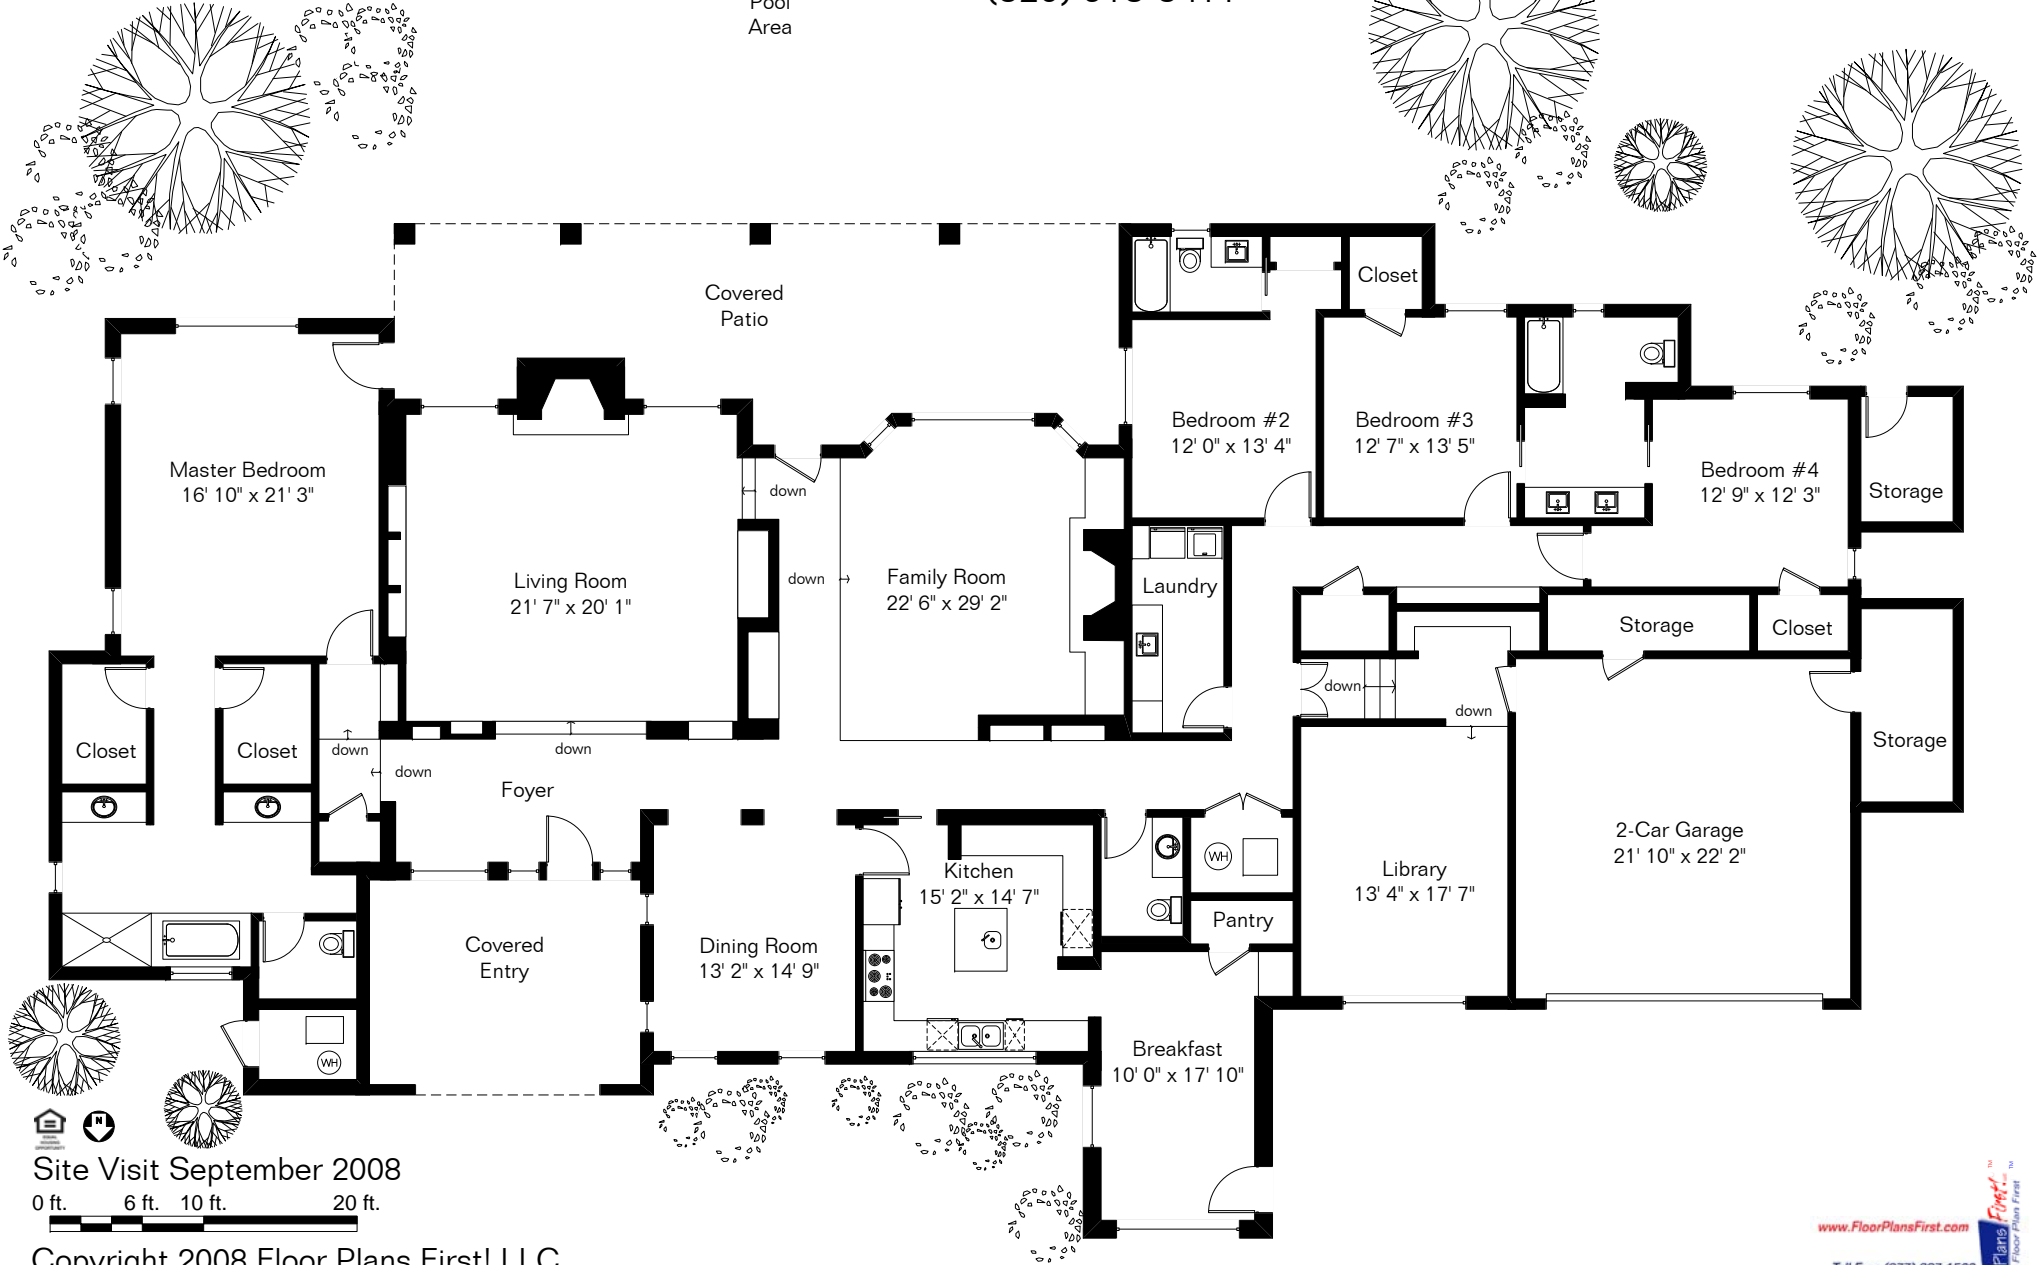

The square footages and room size information are deemed to be reliable but are not guaranteed and should be independently verified.

5141 N Camino Sumo

Presented by Robin Sue Kaiserman

Long Realty Company

(520) 918-5411

Living Area 4,578 Sq Ft

Garage 661 Sq Ft

Pool Area

Site Visit September 2008

0 ft. 6 ft. 10 ft. 20 ft.

Copyright 2008 Floor Plans First! LLC

All Rights Reserved.

www.FloorPlansFirst.com

Toll Free (877) 887-1500
Voice (520) 881-1500
Fax (520) 791-7701