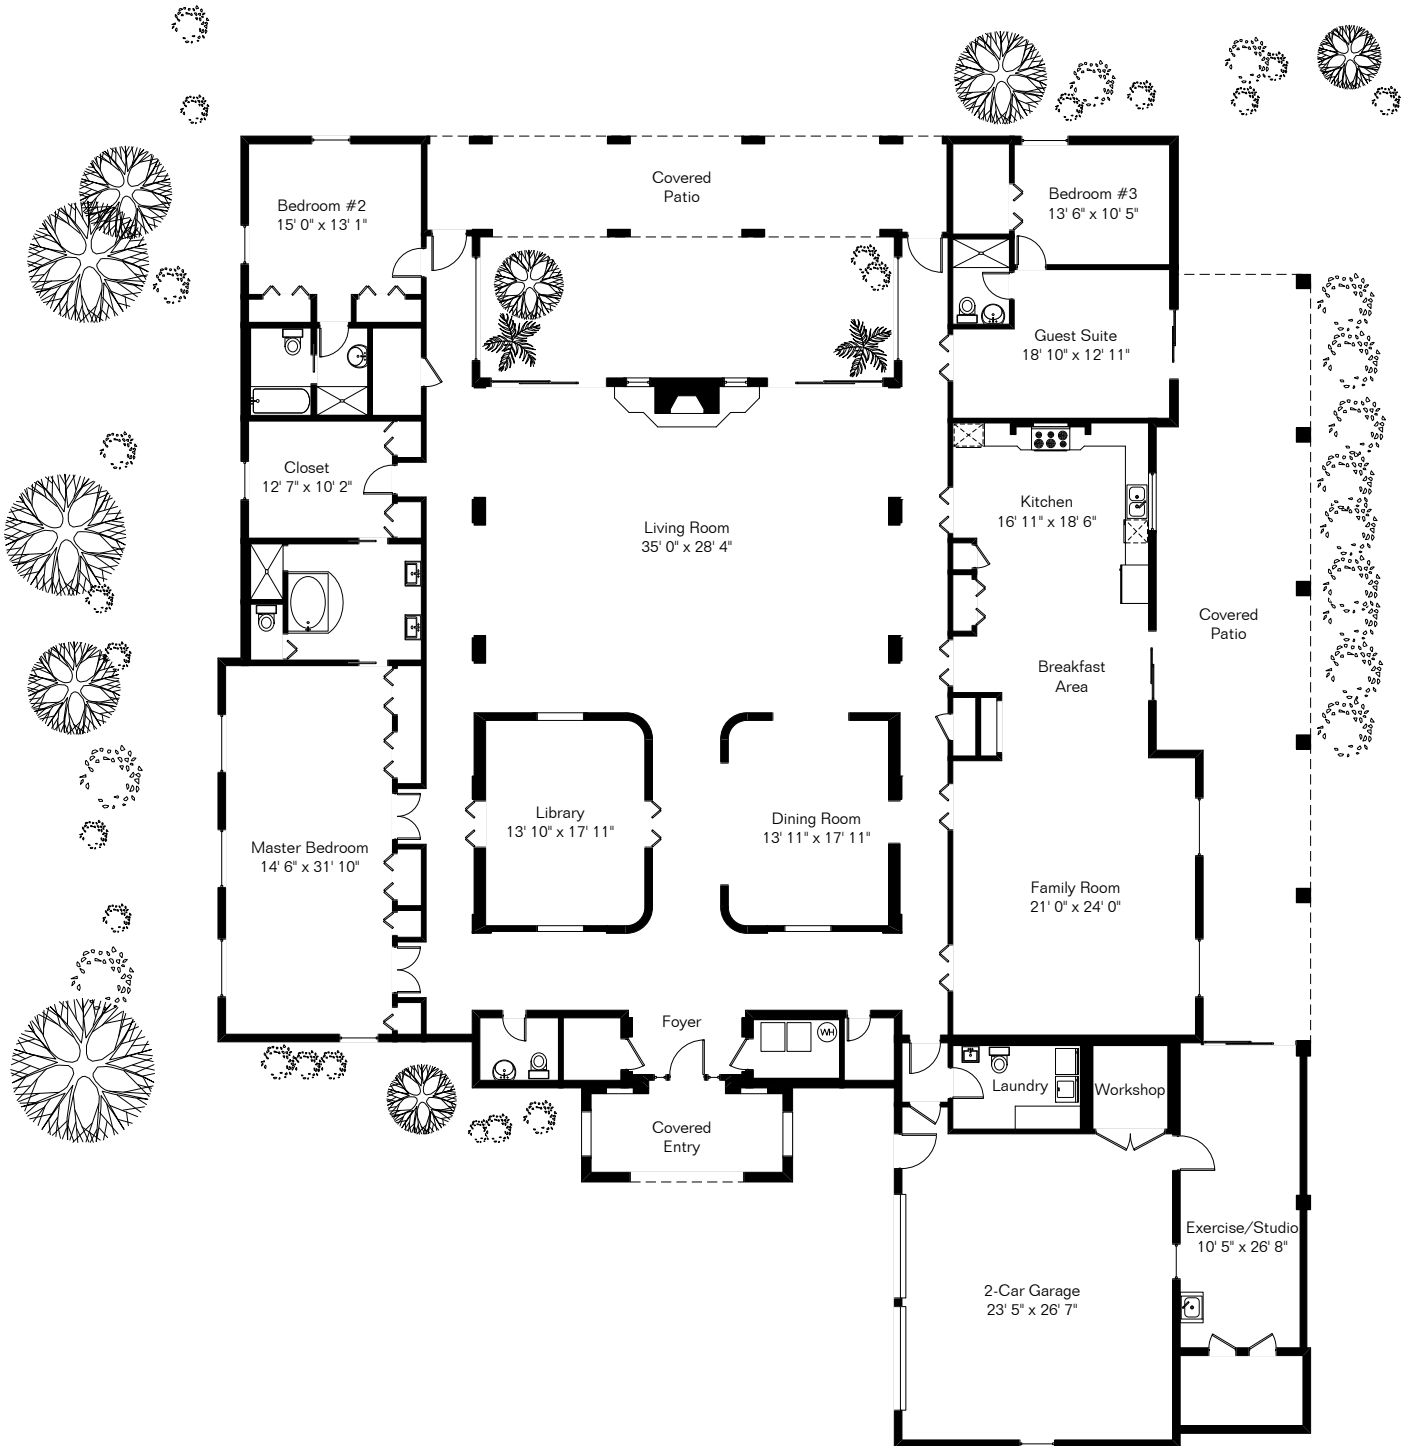

The square footages and room size information are deemed to be reliable but are not guaranteed and should be independently verified.

6001 N Vista Valverde

Presented by Robin Sue Kaiserman

Long Realty Company

(520) 918-5411

Site Visit July 2008

0 ft. 6 ft. 10 ft. 20 ft.

Copyright 2008 Floor Plans First! LLC
All Rights Reserved.

Main House 5,919 Sq Ft
Exercise/Studio 377 Sq Ft
Garage 746 Sq Ft

www.FloorPlansFirst.com