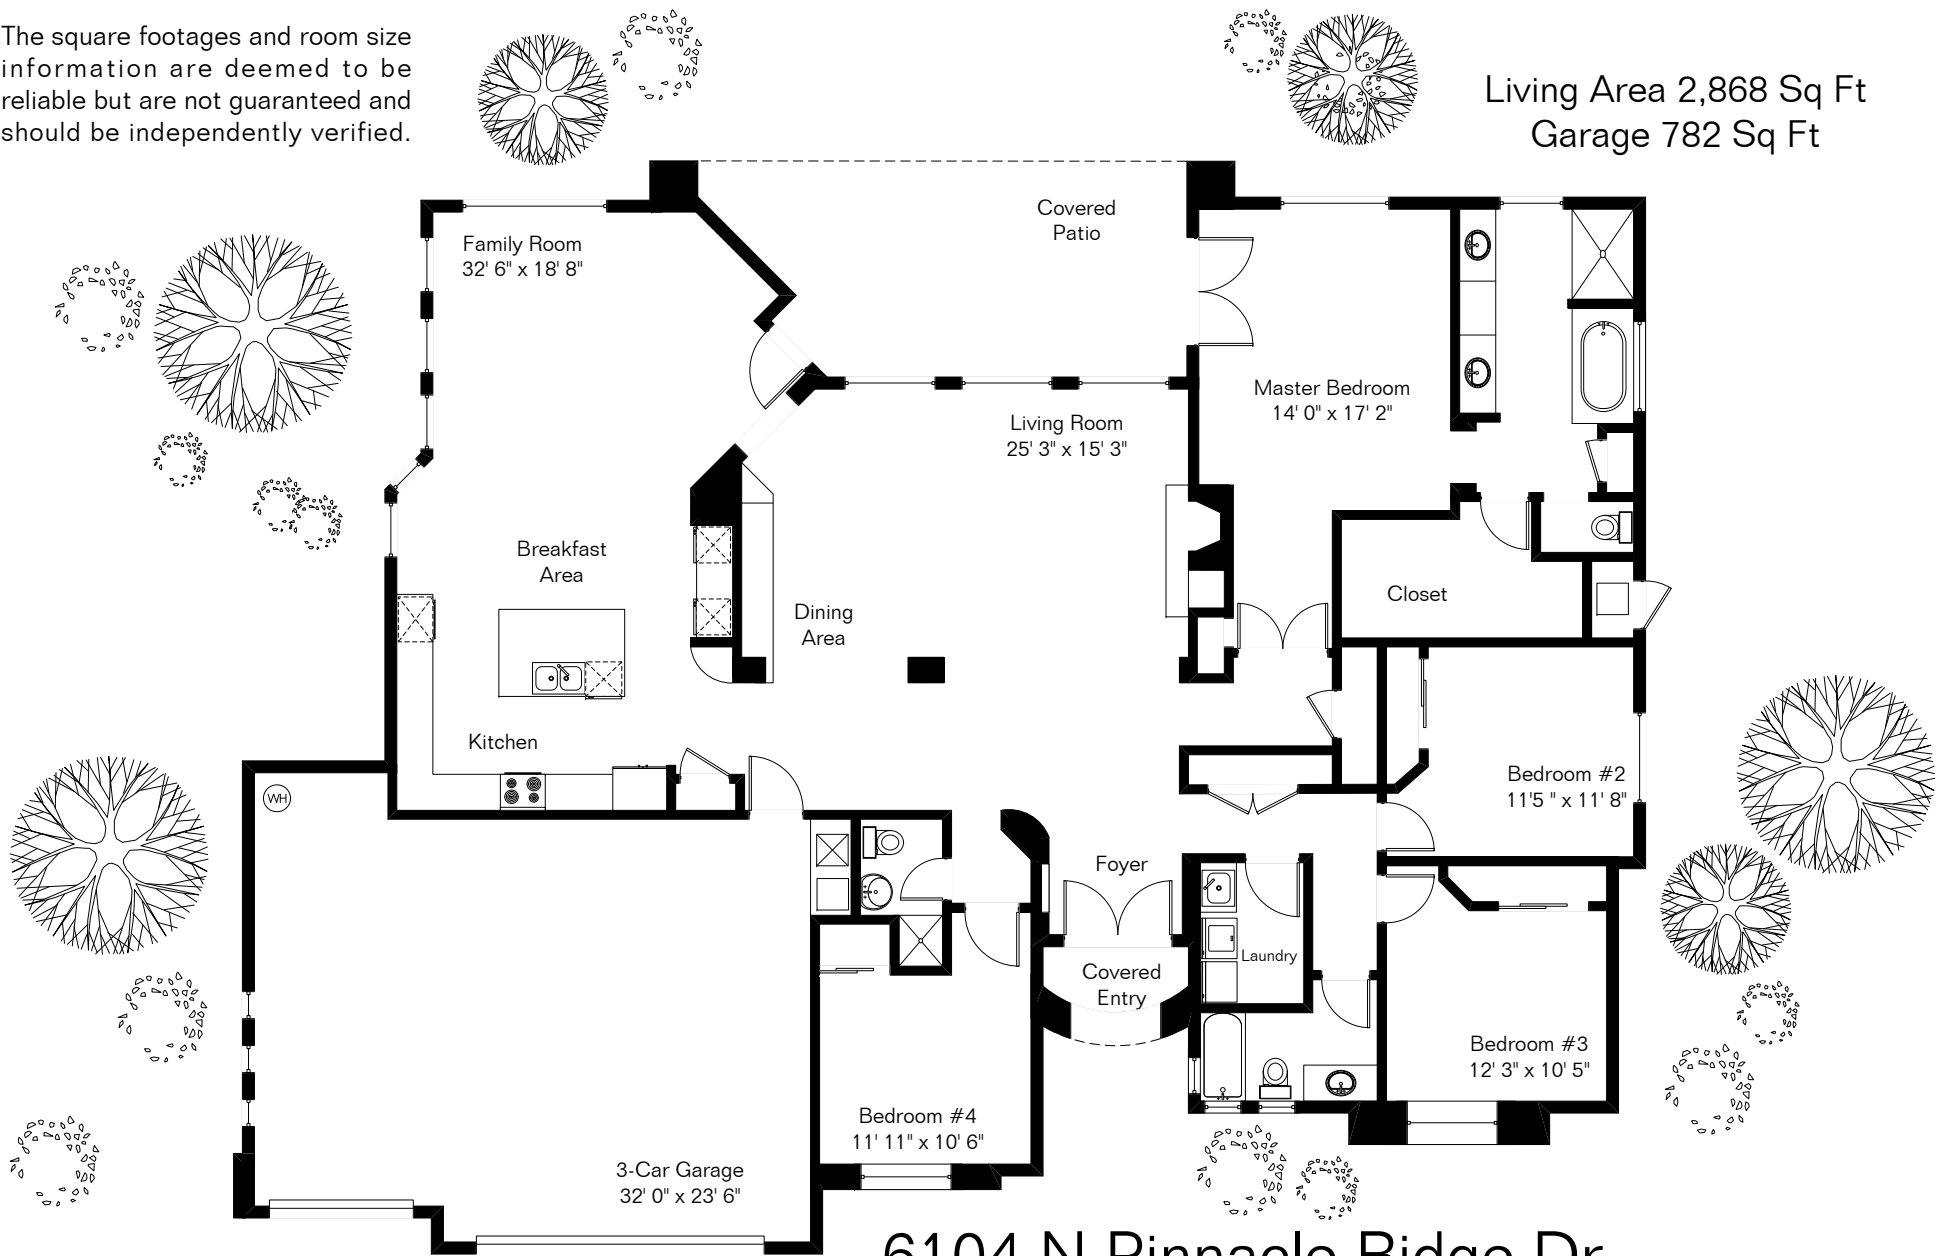

The square footages and room size information are deemed to be reliable but are not guaranteed and should be independently verified.

Living Area 2,868 Sq Ft
Garage 782 Sq Ft

6104 N Pinnacle Ridge Dr

Presented by

Jan & Kandy
Hastreiter Walsh

(520) 403-1000

Long Realty Company

Site Visit January 2007

0 ft. 6 ft. 10 ft. 20 ft.

Copyright 2007 Floor Plans First! LLC
All Rights Reserved.

www.FloorPlansFirst.com

Toll Free (877) 887-1500
Voice (520) 881-1500
Fax (520) 791-7701

Floor Plans First!
See the Floor Plan First