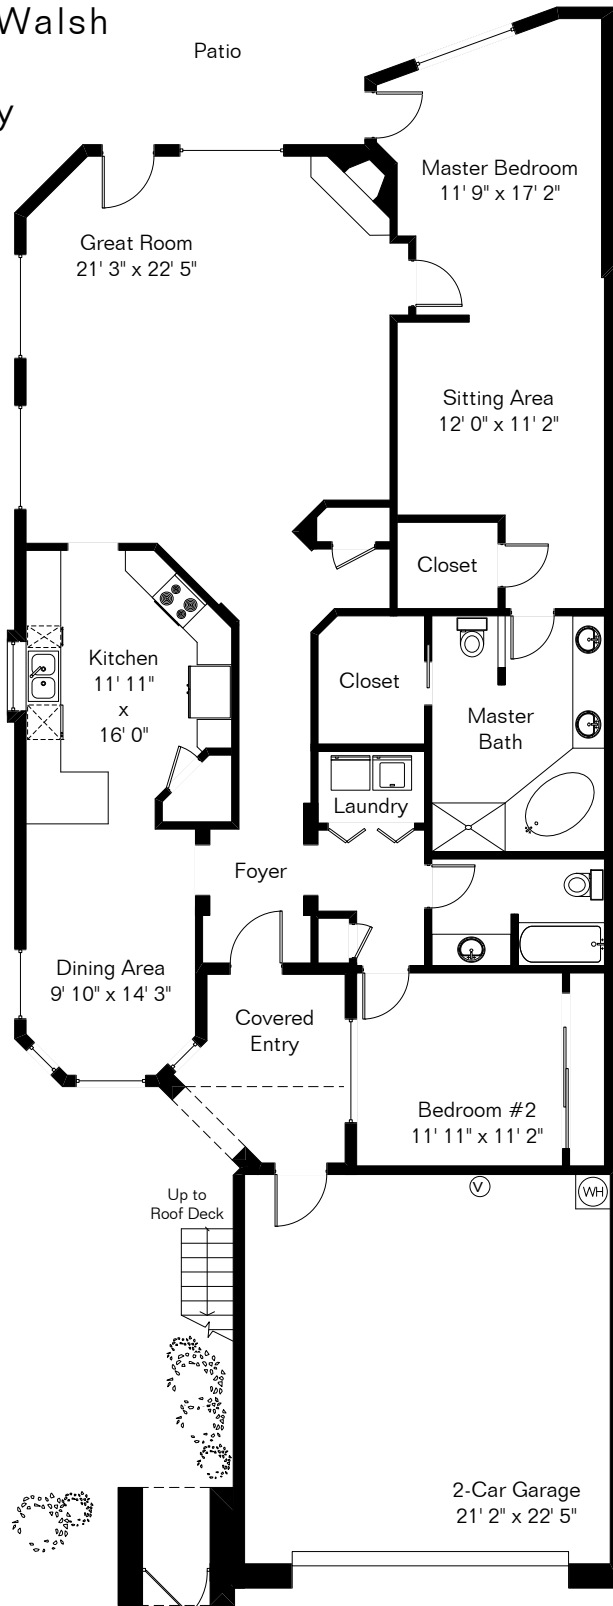

6189 N Pascola Cir

Presented by

Jan Hastreiter & Kandy Walsh

(520) 403-1000

Long Realty Company

The square footages and room size information are deemed to be reliable but are not guaranteed and should be independently verified.

Living Area 2,005 Sq Ft
Garage 537 Sq Ft

Site Visit March 2009

0 ft. 6 ft. 10 ft. 20 ft.

Copyright 2009 Floor Plans First! LLC
All Rights Reserved.

www.FloorPlansFirst.com

Toll Free (877) 887-1500
Voice (520) 881-1500
Fax (520) 791-7701

Floor Plans First!
See the Floor Plan First!