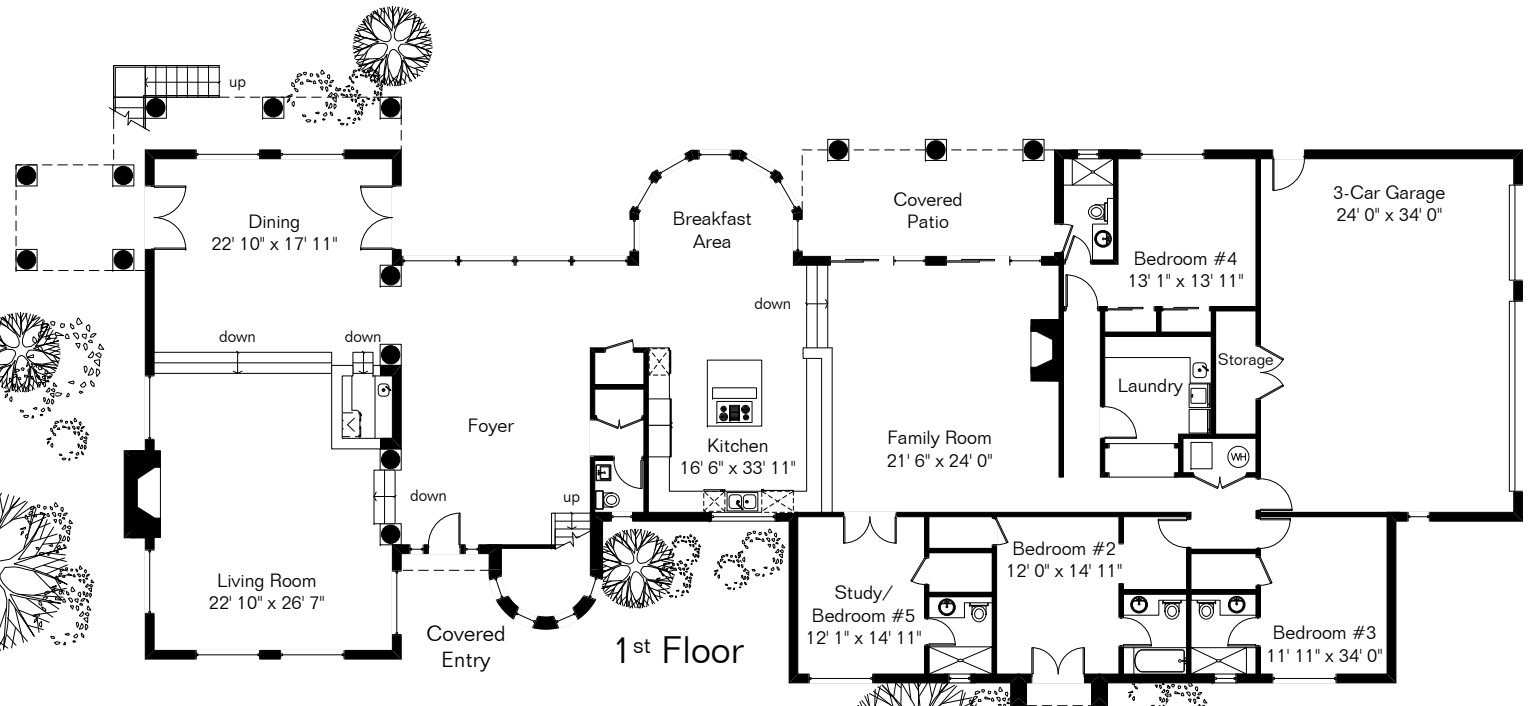

2nd Floor

6580 N Regal Manor Dr

Presented by Robin Sue Kaiserman
 Long Realty Company
 (520) 918-5411

The square footages and room size information are deemed to be reliable but are not guaranteed and should be independently verified.

Living Area 5,875 Sq Ft
 Garage 912 Sq Ft

Pool Area

1st Floor

Site Visit October 2008

0 ft. 6 ft. 10 ft. 20 ft.

Copyright 2008 Floor Plans First! LLC
 All Rights Reserved.

www.FloorPlansFirst.com

Toll Free (877) 887-1500
 Voice (520) 881-1500
 Fax (520) 791-7701