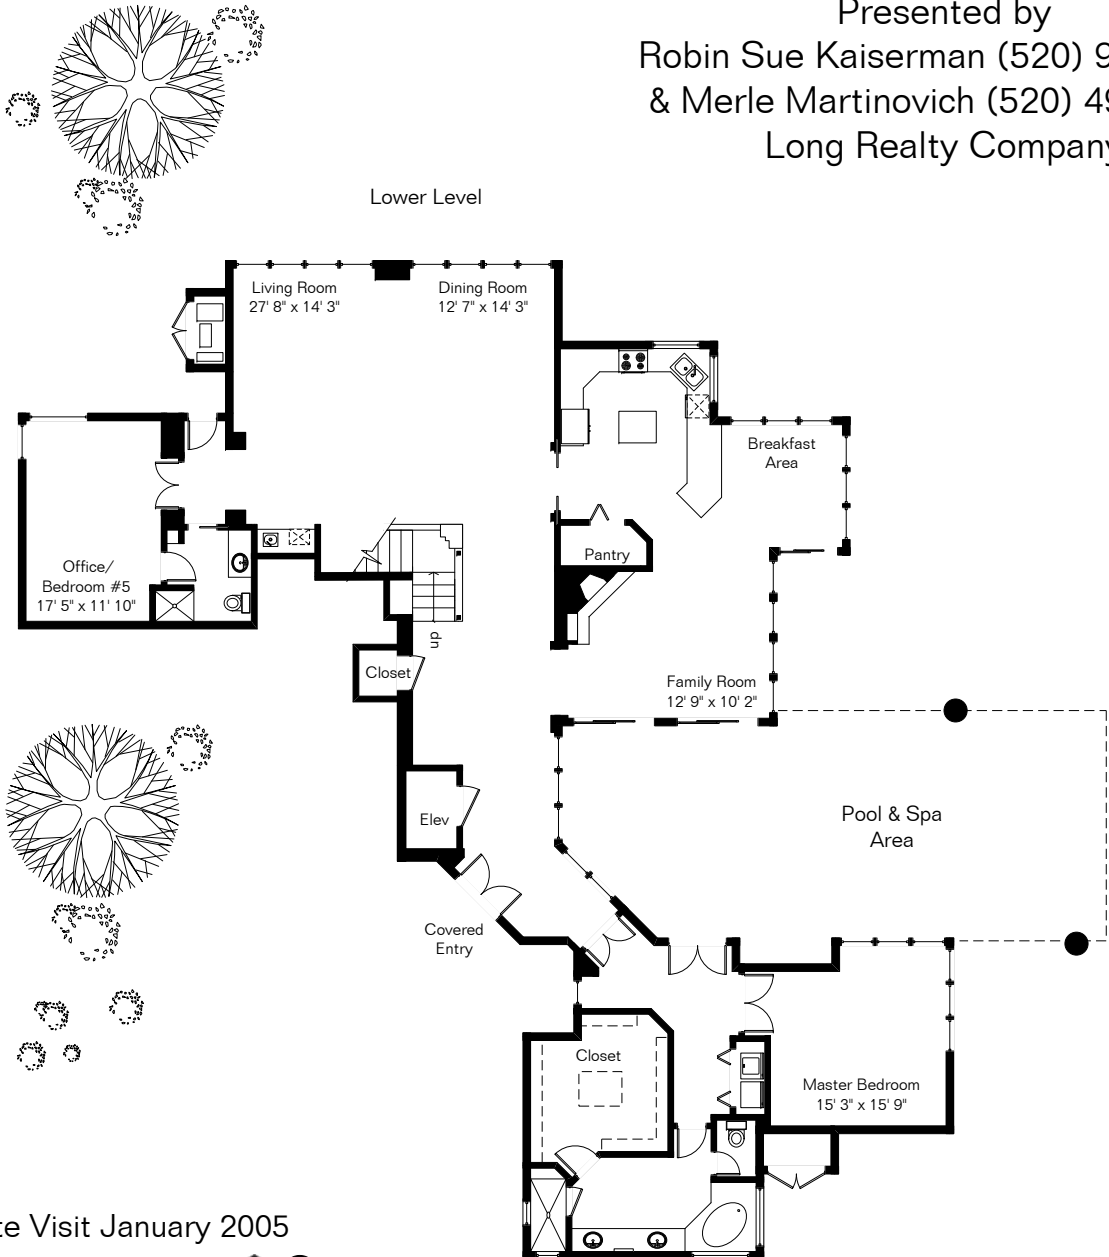

The square footages and room size information are deemed to be reliable but are not guaranteed and should be independently verified.

# 6609 N Eagle Ridge Dr

Presented by  
 Robin Sue Kaiserman (520) 918-5411  
 & Merle Martinovich (520) 490-9877  
 Long Realty Company

Living Area 4,429 Sq Ft  
 Garage 991 Sq Ft

Site Visit January 2005  
 0 ft. 6 ft. 10 ft. 20 ft.

Copyright 2008 Floor Plans First! LLC  
 All Rights Reserved.

[www.FloorPlansFirst.com](http://www.FloorPlansFirst.com)

Toll Free (877) 887-1500  
 Voice (520) 881-1500  
 Fax (520) 791-7701