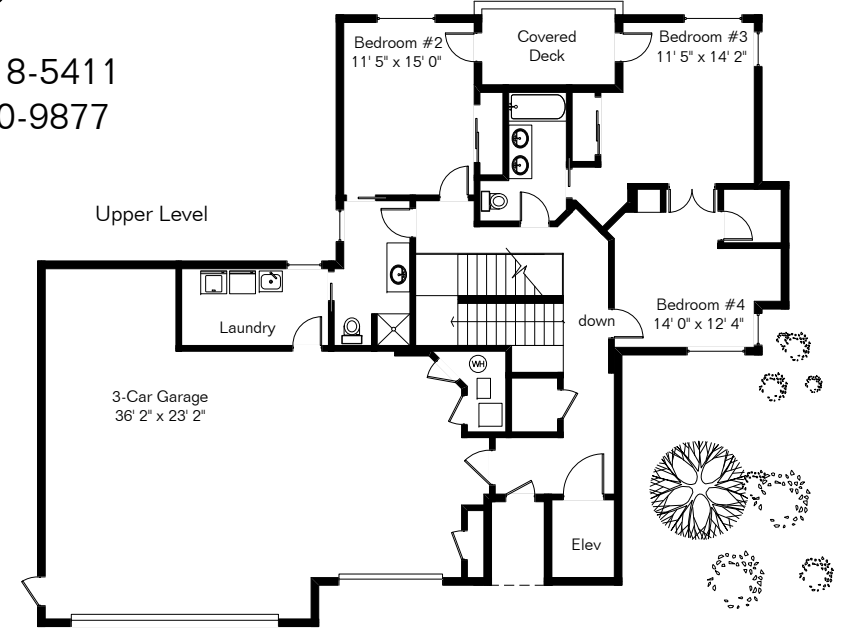

The square footages and room size information are deemed to be reliable but are not guaranteed and should be independently verified.

# 6609 N Eagle Ridge Dr

Presented by  
 Robin Sue Kaiserman (520) 918-5411  
 & Merle Martinovich (520) 490-9877  
 Long Realty Company

Living Area 4,429 Sq Ft  
 Garage 991 Sq Ft

Site Visit January 2005  
 0 ft. 6 ft. 10 ft. 20 ft.