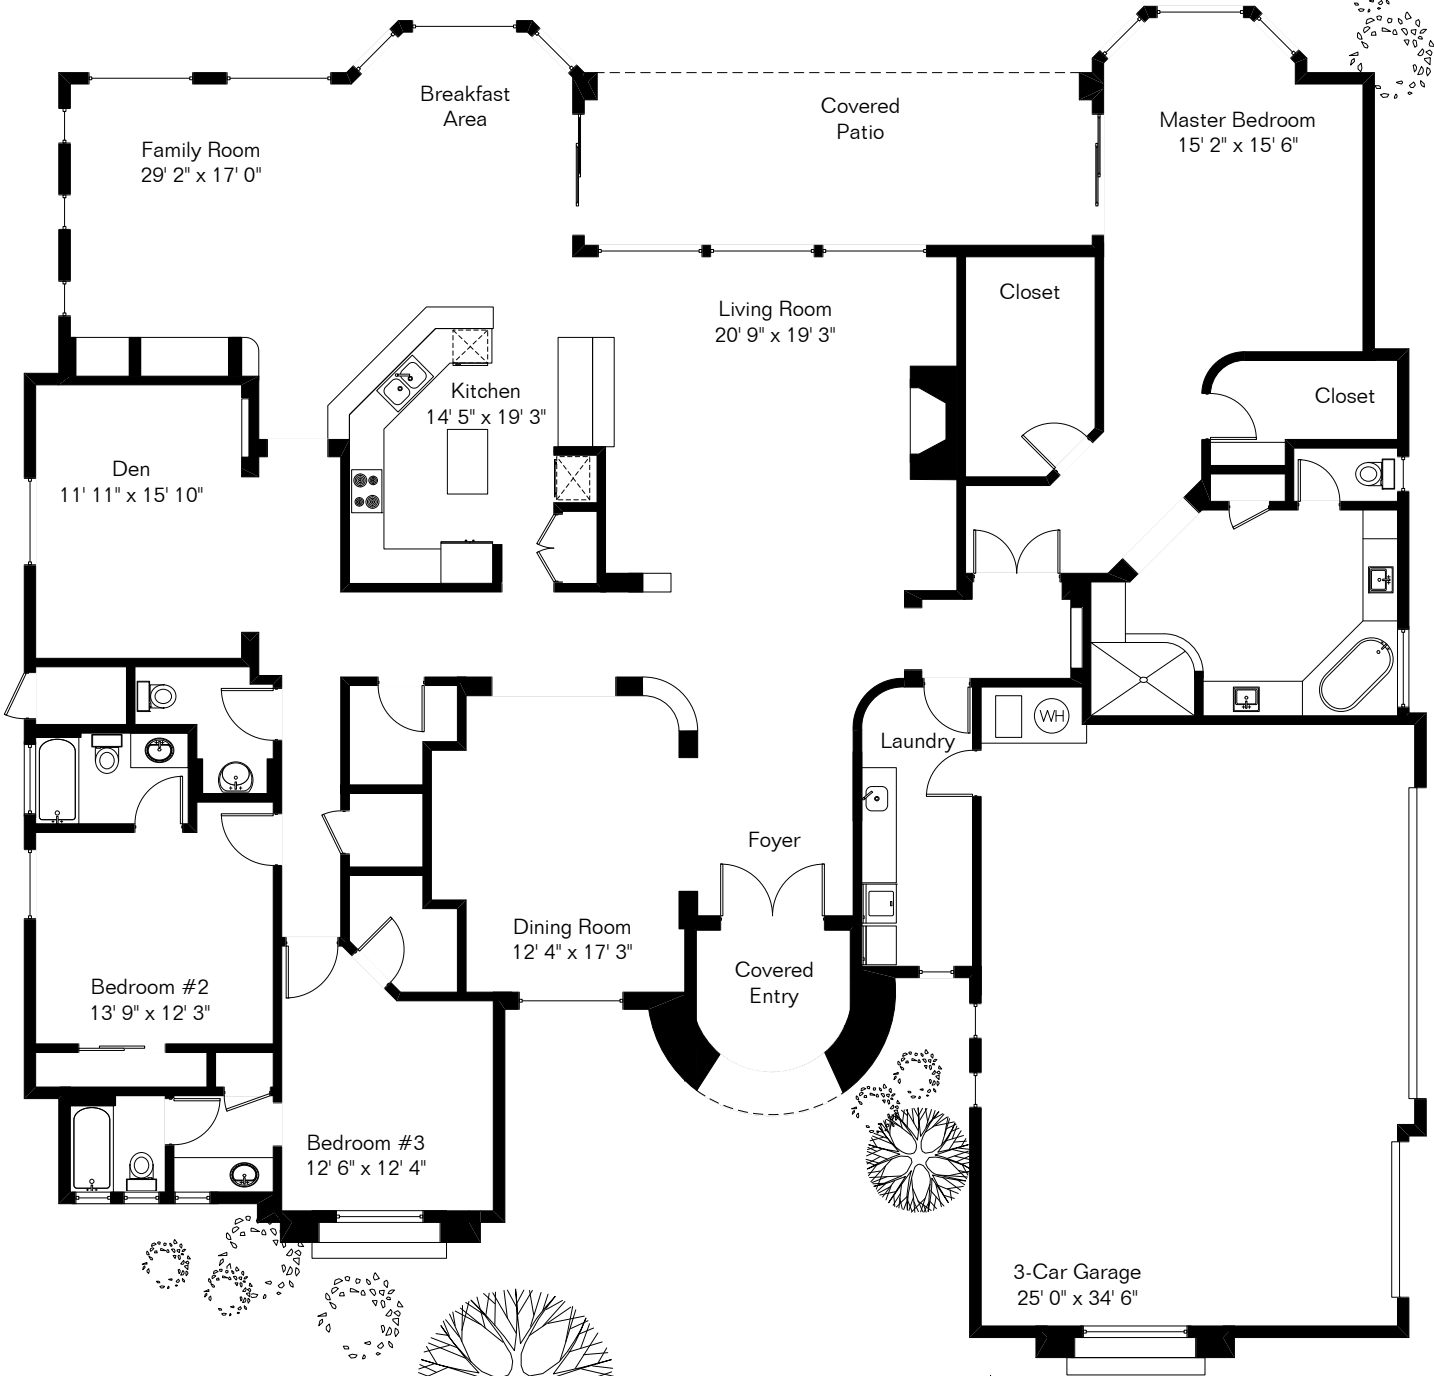

The square footages and room size information are deemed to be reliable but are not guaranteed and should be independently verified.

7365 E Autumn Dusk Place

Presented by Robin Sue Kaiserman
Long Realty Company
(520) 918-5411

Living Area 3,894 Sq Ft
Garage 944 Sq Ft

Site Visit February 2009

0 ft. 6 ft. 10 ft. 20 ft.

Copyright 2009 Floor Plans First! LLC
All Rights Reserved.

www.FloorPlansFirst.com

Toll Free (877) 887-1500
Voice (520) 881-1500
Fax (520) 791-7701

Floor Plans First!
See the Floor Plan First!