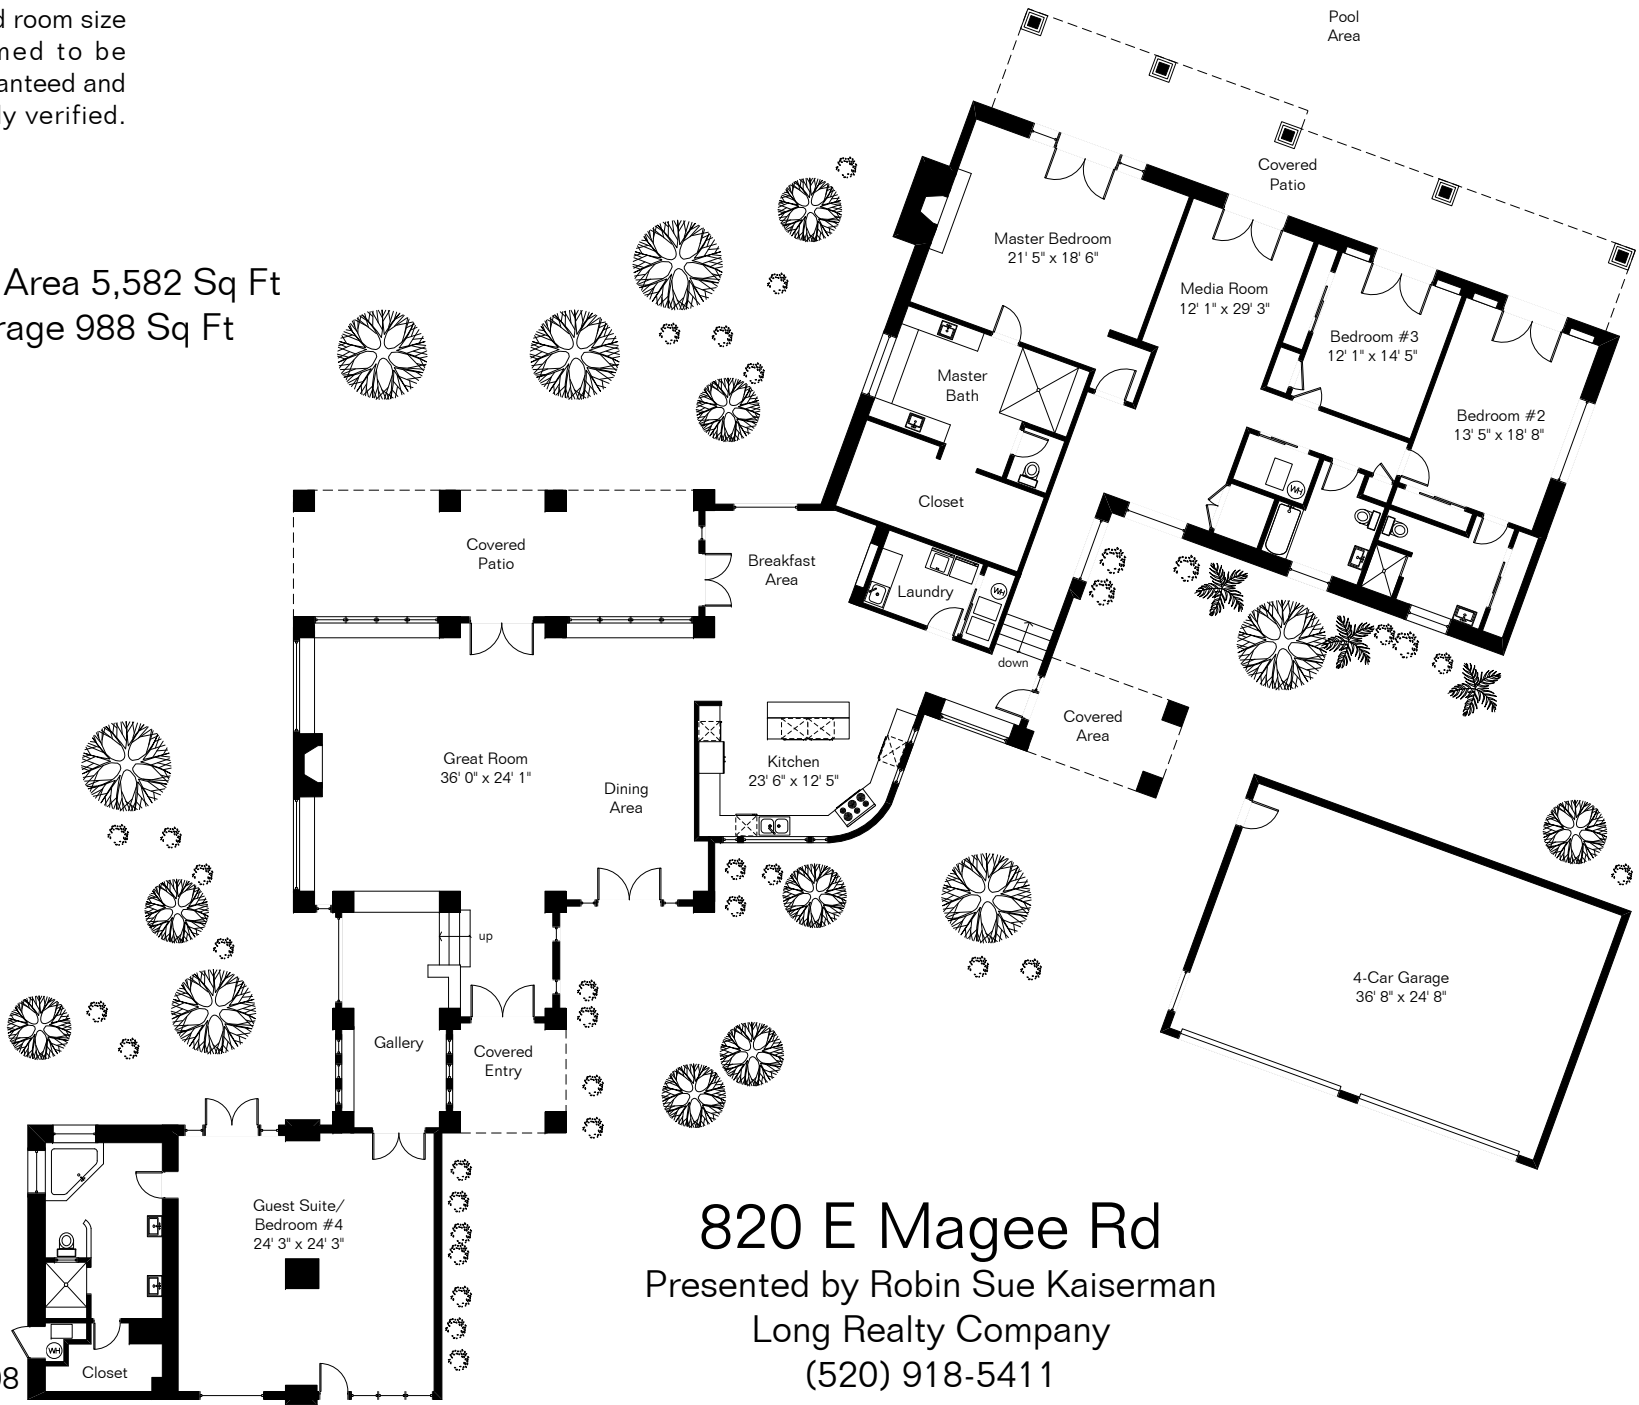

The square footages and room size information are deemed to be reliable but are not guaranteed and should be independently verified.

Living Area 5,582 Sq Ft
Garage 988 Sq Ft

820 E Magee Rd
Presented by Robin Sue Kaiserman
Long Realty Company
(520) 918-5411

Site Visit October 2008

Copyright 2009 Floor Plans First! LLC
All Rights Reserved.

www.FloorPlansFirst.com

Toll Free (877) 887-1500
Voice (520) 881-1500
Fax (520) 791-7701

Floor Plans First!
See the Floor Plan First!